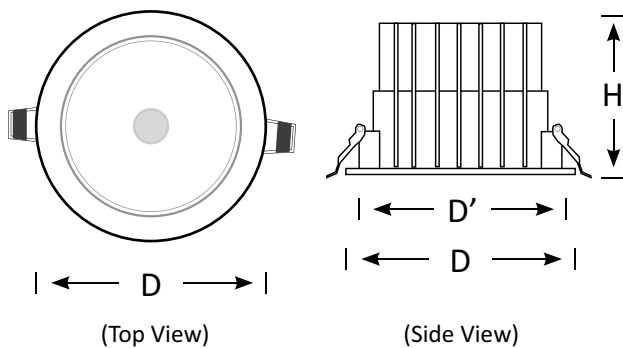

With an extensive range of options and variants, BoscoLighting's ARIEL Recessed Downlight offers excellent performance with long lifespan.

Rated at IP65, it is resistant to splashing water, making it perfect for areas such as bathrooms, toilets or applications under the eaves of buildings.

Product Code	BLDL-ARIEL-10	BLDL-ARIEL-20	BLDL-ARIEL-30	BLDL-ARIEL-40
Power (W)	10	20	30	40
Luminous Flux(lm)	850	1620	2430	3300
CCT	Warm White, Neutral White, Cool White (3000K-6000K)			
Connect	AU Standard Flex & Plug			
Dimming Options	Non-Dim			
Dimensions(mm)	D100*H75	D140*H90	D185*H112	D230*H128
Cutout(mm)	D'90	D'130	D'170	D'200
Weight(kg)	0.3	0.6	0.8	0.9