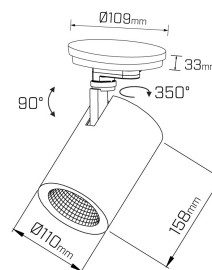

## Well-formed reliability

- Also available in maxi size
- Anti-glare feature with <17 UGR
- Interchangeable optical system
- Dimmability options include Phase-Cut & DSI/DALI
- 28W variations also approved under the VEET and IPART Scheme

## Product info

System Lumen Range	1250lm — 2650lm
System Power	20W, 28W
Forward Current	500mA, 700mA
System Efficacy Range	63lm/W to 95lm/W
Input Voltage	240V
Body/Trim Colour	Black, White
Installation Method	3-Circuit Track Mounted, Surface Mounted, Adjustable Recessed
LED Brand	Citizen
IP Rating	IP20
Diffuser	Clear
Dimming Type	Non-Dimmable, Phase-Cut Dimmable, DALI/DSI Dimmable
Maximum Tilt Angle	90°
Maximum Rotation Angle	350°
Accessories	Without Accessory, Honeycomb Louvre, Barn Doors
Warranty	5 years (T&C apply)
VEET/IPART Approved	Venice Mini 700mA

## Packaging

Box Weight	1.15kg
Box Dimensions L x W x H mm	130 mm x 130 mm x 310 mm
Boxes per Carton	15
Carton Dimensions L x W x H mm	665 mm x 405 mm x 280 mm