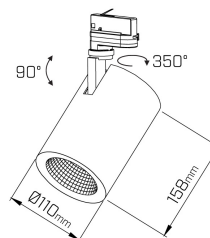

## Well-formed reliability

- Also available in maxi size
- Anti-glare feature with <17 UGR
- Interchangeable optical system
- Dimmability options include Phase-Cut & DSI/DALI
- 28W variations also approved under the VEET and IPART Scheme

## Product info

System Lumen Range	1250lm — 2650lm
System Power	20W, 28W
Forward Current	500mA, 700mA
System Efficacy Range	63lm/W to 95lm/W
Input Voltage	240V
Body/Trim Colour	Black, White
Installation Method	3-Circuit Track Mounted, Surface Mounted, Adjustable Recessed
LED Brand	Citizen
IP Rating	IP20
Diffuser	Clear
Dimming Type	Non-Dimmable, Phase-Cut Dimmable, DALI/DSI Dimmable
Maximum Tilt Angle	90°
Maximum Rotation Angle	350°
Accessories	Without Accessory, Honeycomb Louvre, Barn Doors
Warranty	5 years (T&C apply)
VEET/IPART Approved	Venice Mini 700mA

## Packaging

Box Weight	1.15kg
Box Dimensions L x W x H mm	130 mm x 130 mm x 310 mm
Boxes per Carton	15
Carton Dimensions L x W x H mm	665 mm x 405 mm x 280 mm