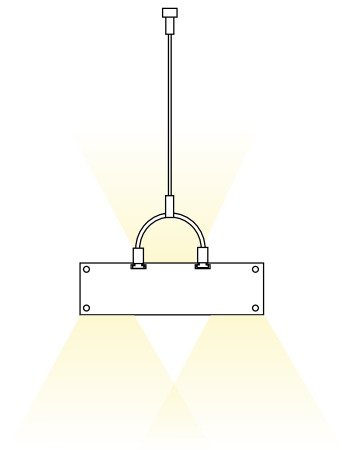

Pendant Light ISLA

BoscoLighting's ISLA linear pendant light is a perfect lighting solution for open offices, conference rooms, hospitals and educational facilities. This high power direct and indirect lighting projects light upwards towards the ceiling to make rooms appear more natural and downward for efficient task lighting.

Crafted from extruded aluminium, this linear pendant can be customised in a powder coated white or black finish*.

Supplied as a complete unit with the light source, fitting, driver, suspension kits, and flex and plug lead for fast, hassle-free installation.

Contact us now for a quote!

*MOQ may apply for customisation

Product Code	BLPD-ISLA-65
Power (W)	65
Luminous FLux(lm)	4400
CCT	Warm White, Neutral White, Cool White (3000K-6000K)
Connect	AU Standard Flex & Plug
Dimming Options	Non-dim, Trailing edge, DALI
Dimensions(mm)	L1200*W123*H35
Weight(kg)	2.5