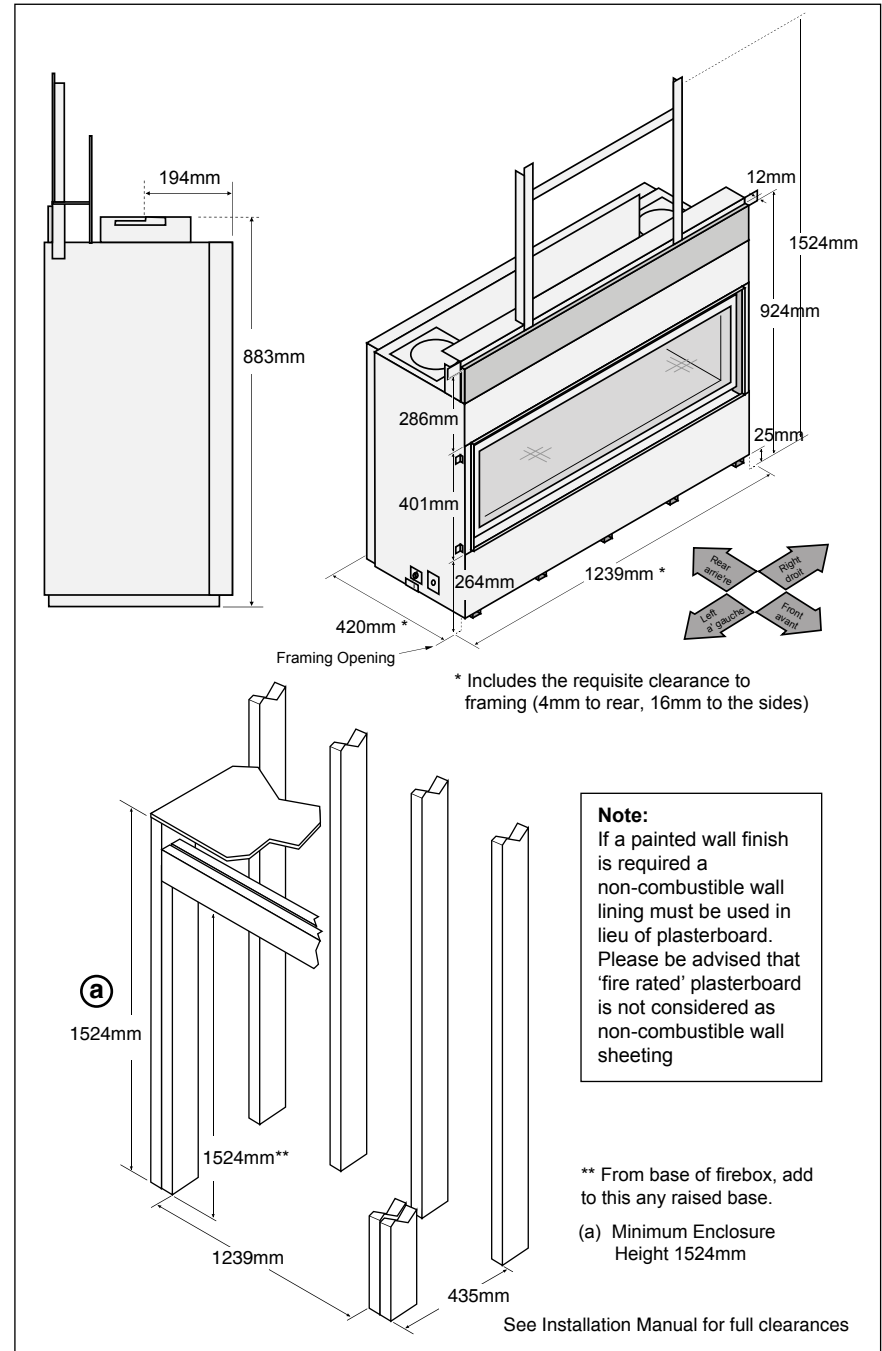

50mm finishing trim for use with non combustable wall lining

Tiled wall finish

Firebox & Minimum Framing Dimensions

4415 HO GS2

FEATURING

GreenSmart 2™ Remote

A remote control supplied as standard allowing you to control the GreenSmart 2™ features