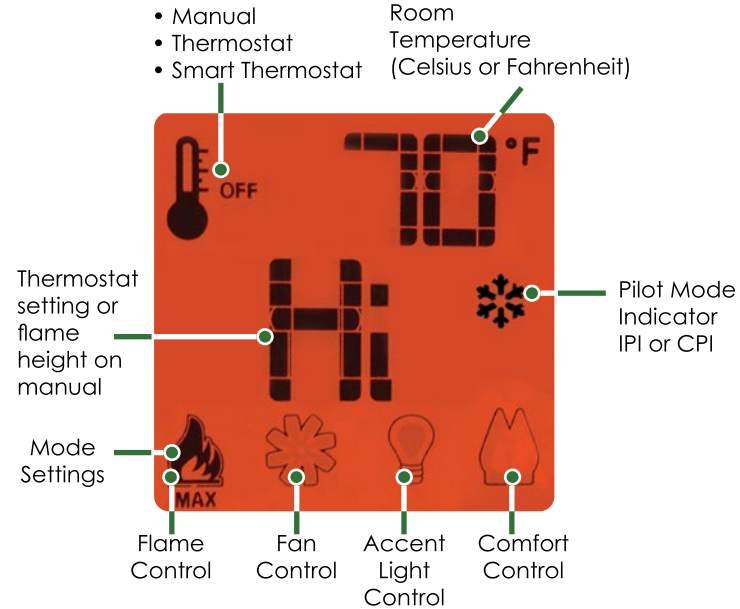

Remote Features

Explore our fireplaces and be inspired at www.lopi.com.au

Authorised Lopi Dealer:

Proudly Supporting

STEVE WAUGH FOUNDATION
www.stevewaughfoundation.com.au

Distributed in Australia
by Dragon Wholesaling Pty Ltd
Ph. 1800 064 234
www.lopi.com.au

Note: Improper installation of your gas appliance or failure to operate it in accordance to the guidelines detailed in the installation manual may negate warranty and endanger your home and family. Installation information is available on our website at www.lopi.com.au
We recommend all Lopi appliances be installed and maintained on an annual basis by your local authorised Lopi dealer.