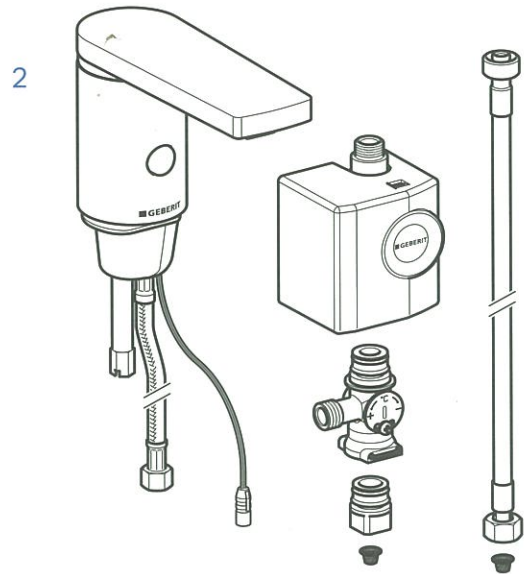

Technical information

In power.

The self-sustainable solution.

Geberit sensor tap type 185

1. 1 generator with below-desk mixer
   → Art. no. 116.365.21.1

Geberit sensor tap type 186

1. 2 generator with below-desk mixer
   → Art. no. 116.366.21.1

Geberit Pacific Head Office
Unit 8a, 6-8 Byfield Street
Macquarie Park NSW 2113

T 1800 GEBERIT
F 02 9889 7855
sales.au@geberit.com

→ geberit.com.au