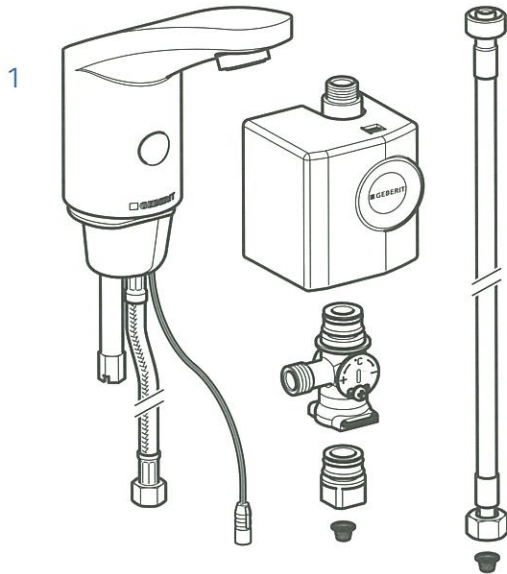

Technical information

In power.

The self-sustainable solution.

Geberit sensor tap type 185

1. 1 generator with below-desk mixer
   → Art. no. 116.365.21.1

Geberit sensor tap type 186

1. 2 generator with below-desk mixer
   → Art. no. 116.366.21.1

Geberit Pacific Head Office
Unit 8a, 6-8 Byfield Street
Macquarie Park NSW 2113

T 1800 GEBERIT
F 02 9889 7855
sales.au@geberit.com

→ geberit.com.au