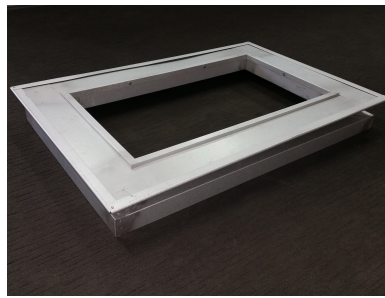

Original Skydome® - Skylight Only for Corrugated, Metal Deck and Hob Roof types

METAL DECK

CODE	SIZE mm
4/7 ①②③	400 x 700
550 ①②③	550 x 550
55/8 ①②③	550 x 800
55/11 ①②③	550 x 1100
55/21 ①②③*	550 x 2100
800 ①②③	800 x 800
8/11 ①②③	800 x 1100
8/14 ①②③*	800 x 1400
8/21 ①②③*	800 x 2100
1000 ①②③	1000 x 1000
1200 ①②③	1200 x 1200
1500 ①②③*	1500 x 1500
1800 ①②③*	1800 x 1800

- When Ordering replace ① with roof type; i.e. CSD = Corrugated, SD = Metal Deck or Concrete Hob.
- When ordering replace ② with dome type; i.e. O = Opal, C = Clear or T = Tint.
- When ordering replace ③ with ventilation type; i.e. V = Vented or NV = Non-Vented.
- * Limited floor stock is carried of these sizes, check availability.
- Suitable for Roof hobs built to our specifications i.e 100 mm high & 80mm wide
- Colour coating to match roof (allow 4-5working days) - **additional costs apply.**
- Clear & Opal Acrylic Domes same price - **additional costs apply for TINT.**
- For Corrugated Roofs units flashed on the long side **additional costs apply**
- For Colour bond Roofs specify if corrugated metal deck or Ribbed.
- Soaker trays are available on request

Complete Skyflex™ Kits

Skyflex™ kits include:

- Skydome® with standard acrylic dome.
- Skyflex™ ducting to specified length.
- White aluminium ceiling frame.
- Seadrift diffuser

CODE	Available Sizes	Skyflex™ Kits	
		1.5m	3m
FLEXXIT4/7	400 x 700		
FLEXXIT550	550 x 550		
FLEXXIT55/8	550 x 800		
FLEXXIT55/11	550 x 1100		
FLEXXIT800	800 x 800		