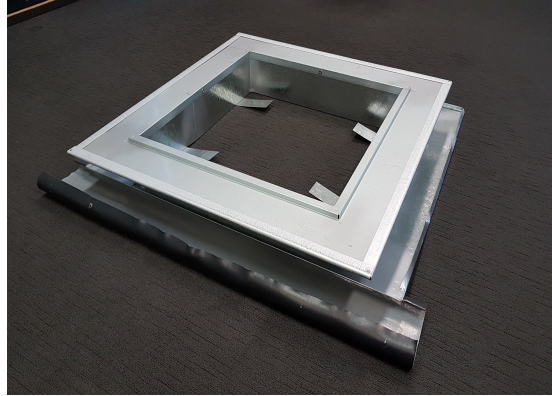

Original Skydome® - Skylight Only for Tile Roof

CODE	Internal throat size (mm)
TSD4/7 ①②	400 x 700
TSD550 ①②	550 x 550
TSD55/8 ①②	550 x 800
TSD55/11 ①②	550 x 1100
TSD55/21 ①②*	550 x 2100
TSD800 ①②	800 x 800
TSD8/11 ①②	800 x 1100
TSD8/14 ①②*	800 x 1400
TSD8/21 ①②*	800 x 2100
TSD1000 ①②	1000 x 1000
TSD1200 ①②	1200 x 1200
TSD1500 ①②*	1500 x 1500
TSD1800 ①②*	1800 x 1800