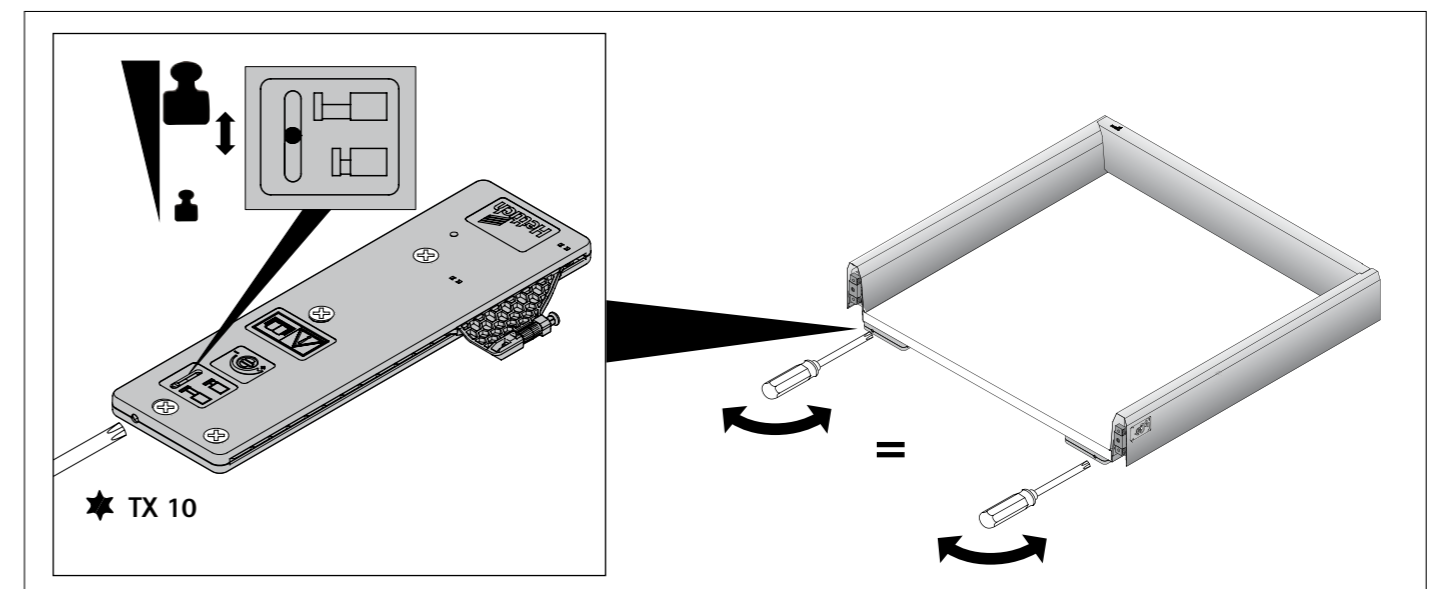

Adjustment