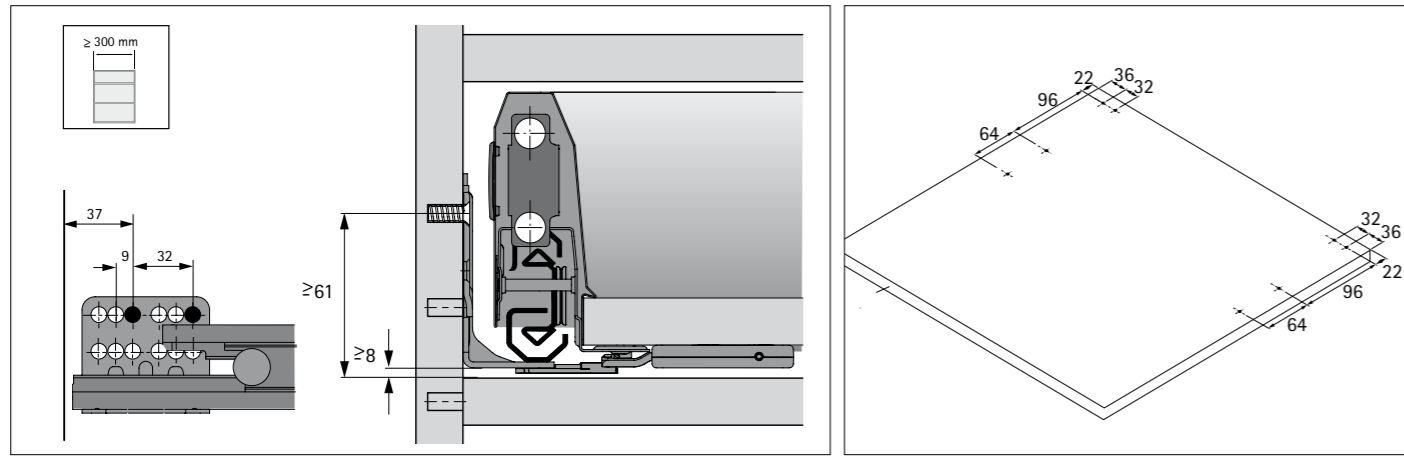

Installation