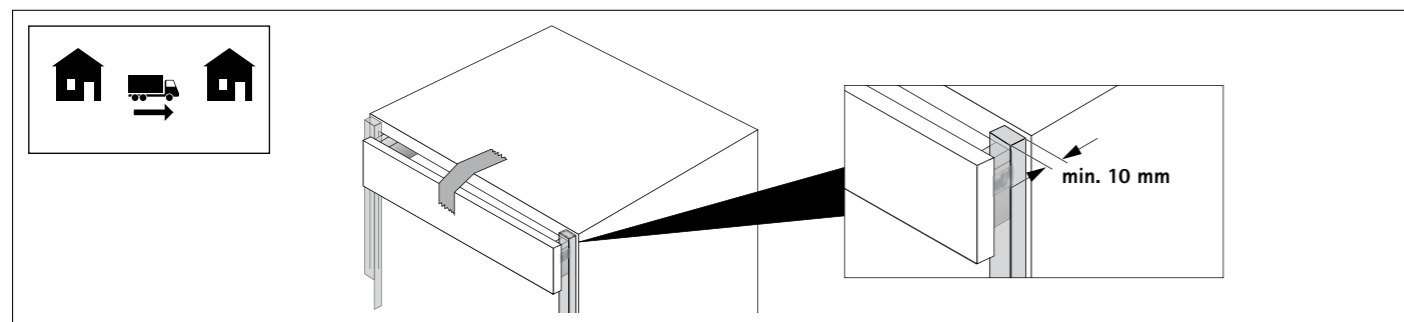

Installation