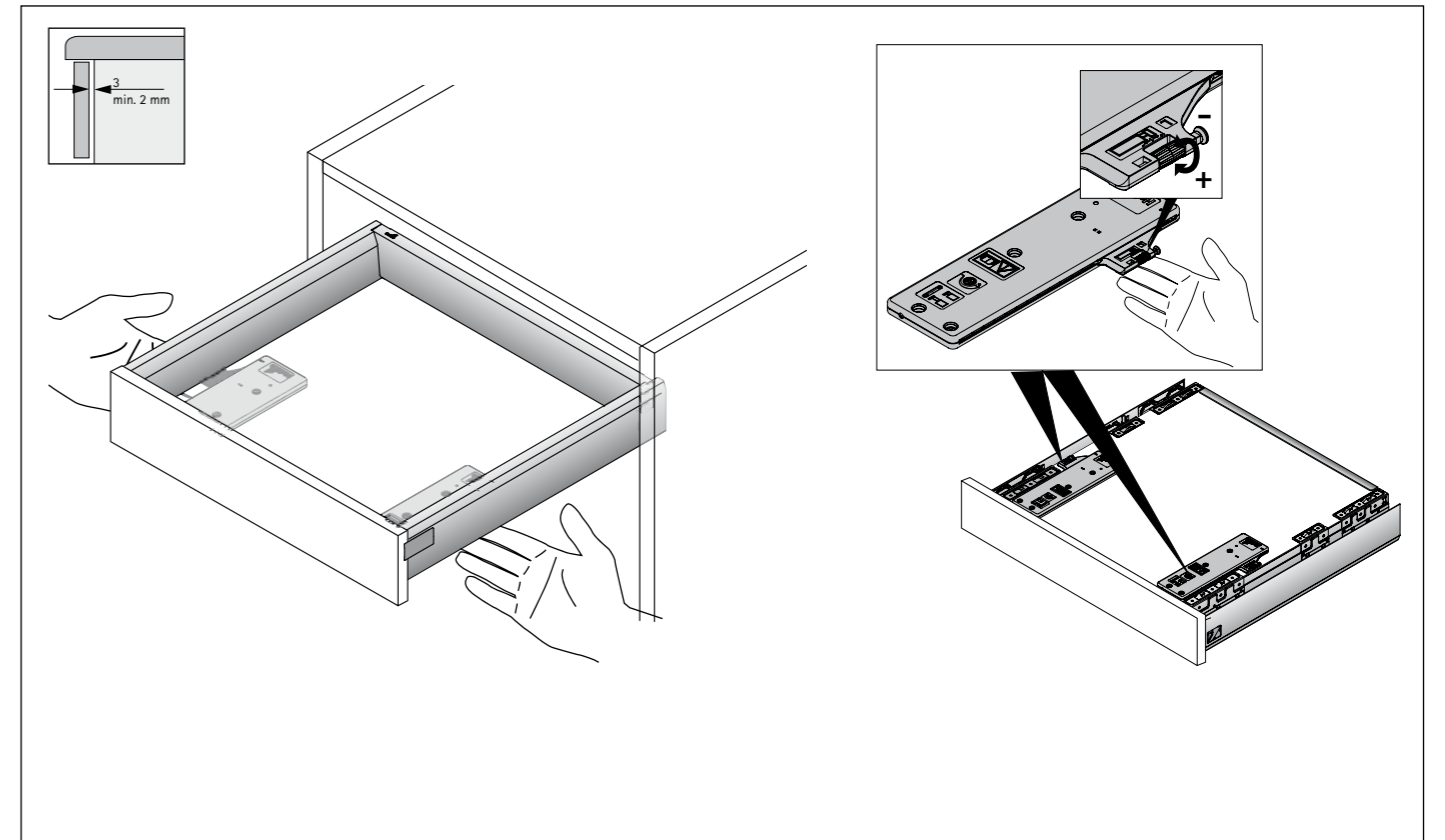

Adjustment