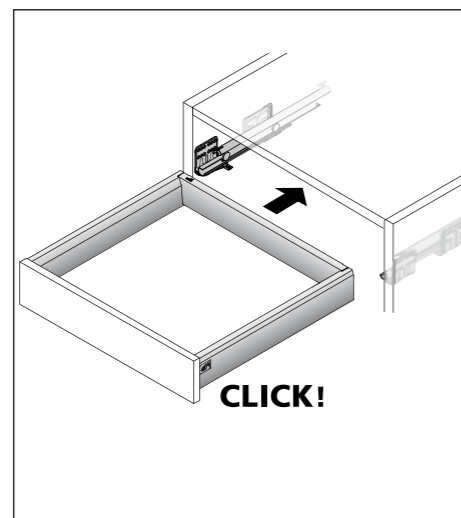

Installation