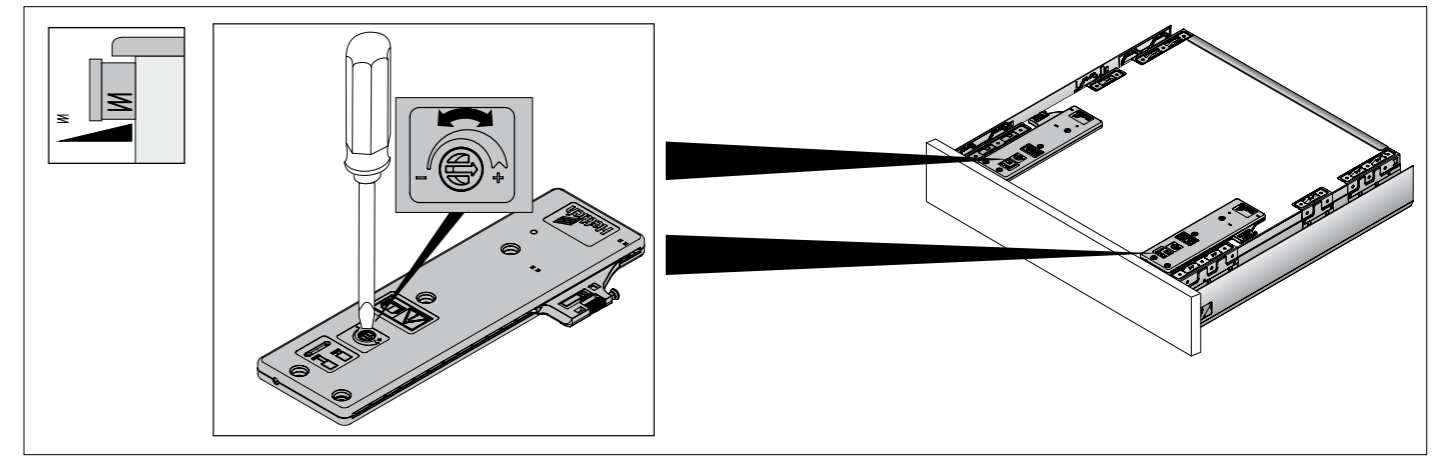

Adjustment