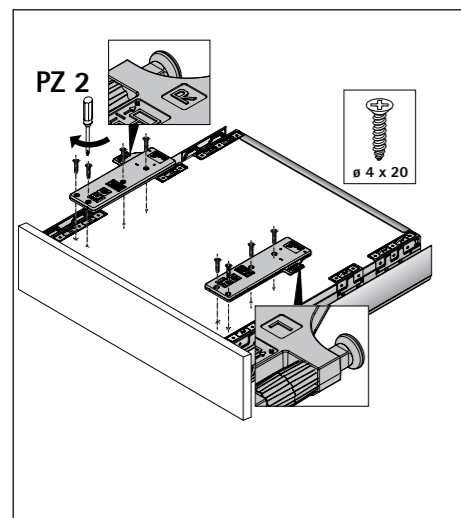

Push to open Silent for ArciTech

Technical details in brief

- For ArciTech with Actro runner with Silent System up to 60 kg
- Can be added at any time without modifying drawers
- Gap between front panels adjusts from 2 to 4 mm
- Adjustable opening force for optimum performance from different drawer sizes
- Adjustable release sensitivity – convenient and safe
- Good triggering performance on wide drawers without synchronisation bar

Push to open Silent opening system for ArciTech

Set consisting of:

- ▶ Push to open Silent unit, left and right
- ▶ 2 activators
- ▶ with fixing screw

For all Actro runners with Silent System up to 60 kg.

Order no.	PU
9 154 548	1/15 Set

Installation

Adjustment

www.hettich.com

1311-025_PT05ient_0314_HPH/en

Technik für Möbel