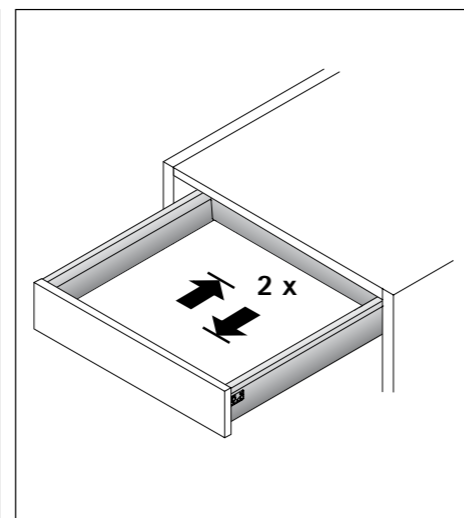

Installation