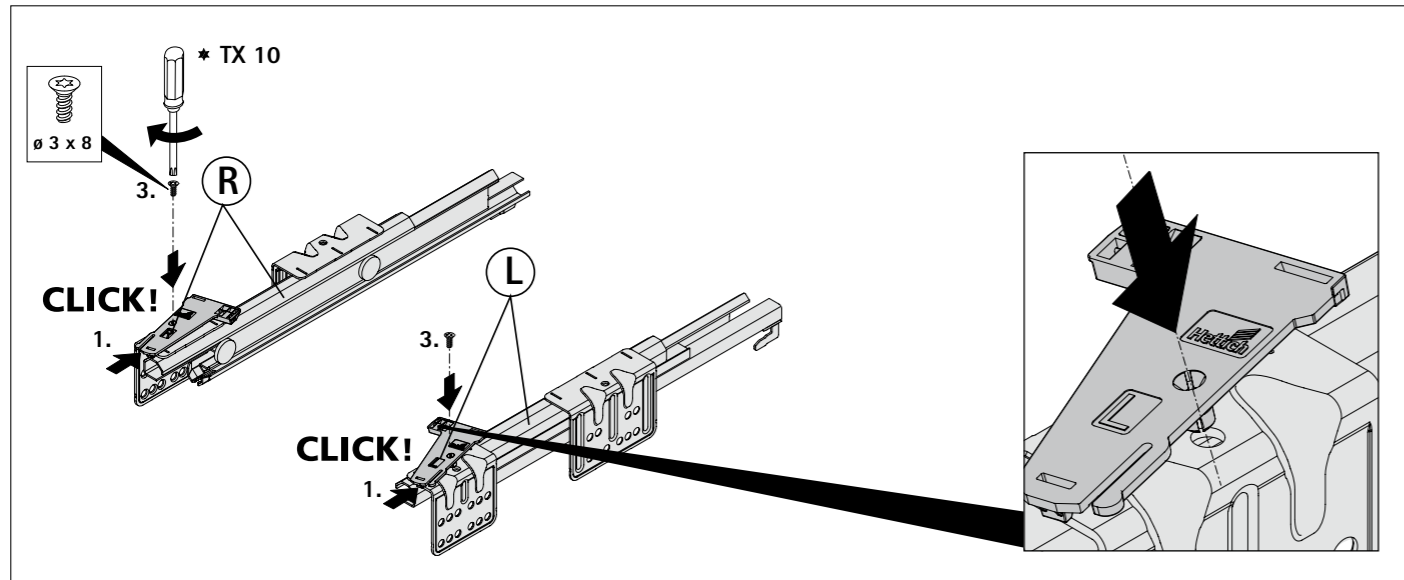

Installation