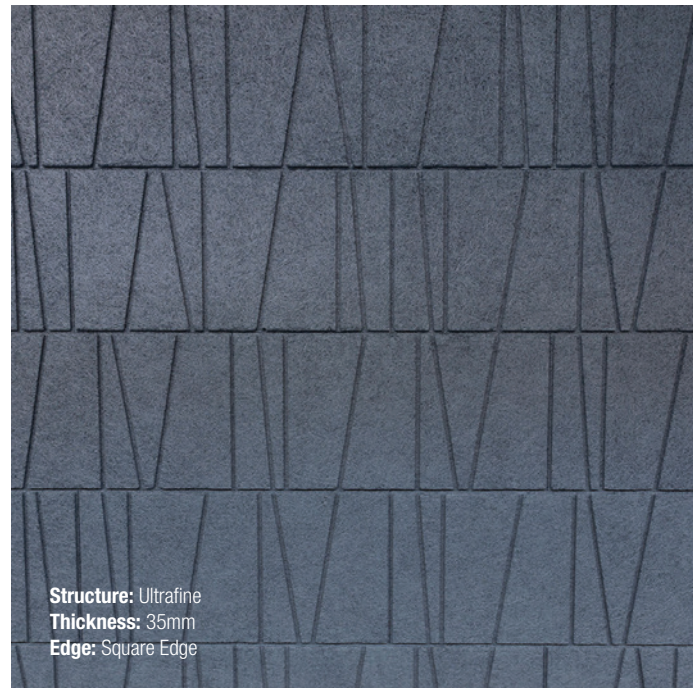

Troldtekt tiles randomly installed

**Structure:** Ultrafine  
**Thickness:** 35mm  
**Edge:** Square Edge

## Troldtekt® tilt line

Panel Size: 1200 x 600mm

Troldtekt tilt line installed horizontally

Troldtekt tilt line installed vertically

**Structure:** Ultrafine  
**Thickness:** 35mm  
**Edge:** Square Edge

## Troldtekt® dots

Panel Size: 1200 x 600mm

Troldtekt dots installed in horizontal stretcher bond

Troldtekt dots installed in an alternative pattern

**Structure:** Ultrafine  
**Thickness:** 35mm  
**Edge:** Square Edge