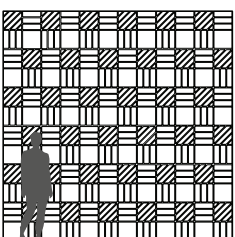

## Troldtekt® tilt line

Panel Size: 1200 x 600mm

Troldtekt tilt line installed horizontally

Troldtekt tilt line installed vertically

**Structure:** Ultrafine  
**Thickness:** 35mm  
**Edge:** Square Edge

## Troldtekt® dots

Panel Size: 1200 x 600mm

Troldtekt dots installed in horizontal stretcher bond

Troldtekt dots installed in an alternative pattern

**Structure:** Ultrafine  
**Thickness:** 35mm  
**Edge:** Square Edge

## Troldtekt® puzzle

Panel Size: 600 x 600mm

Troldtekt puzzle installed in classic pattern

Troldtekt puzzle randomly installed

**Structure:** Ultrafine  
**Thickness:** 35mm  
**Edge:** Square Edge