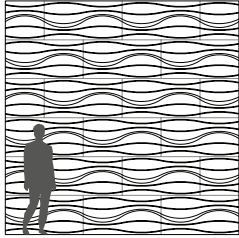

Troldtekt® curve

Panel Size: 1200 x 600mm

Troldtekt curves installed in horizontal stretcher bond