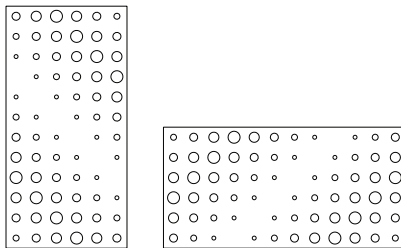

## Troldtekt® tilt line

Panel Size: 1200 x 600mm

Troldtekt tilt line installed horizontally

Troldtekt tilt line installed vertically

**Structure:** Ultrafine  
**Thickness:** 35mm  
**Edge:** Square Edge

## Troldtekt® dots

Panel Size: 1200 x 600mm

Troldtekt dots installed in horizontal stretcher bond

Troldtekt dots installed in an alternative pattern

**Structure:** Ultrafine  
**Thickness:** 35mm  
**Edge:** Square Edge