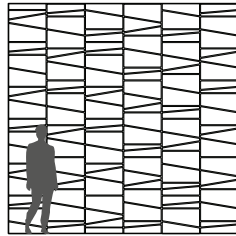

## Troldtekt® tilt line

Panel Size: 1200 x 600mm

Troldtekt tilt line installed horizontally

Troldtekt tilt line installed vertically

**Structure:** Ultrafine  
**Thickness:** 35mm  
**Edge:** Square Edge