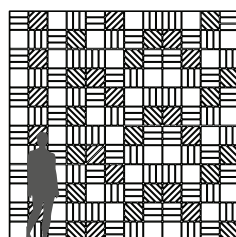

## Troldtekt® dots

Panel Size: 1200 x 600mm

Troldtekt dots installed in horizontal stretcher bond

Troldtekt dots installed in an alternative pattern

**Structure:** Ultrafine  
**Thickness:** 35mm  
**Edge:** Square Edge

## Troldtekt® puzzle

Panel Size: 600 x 600mm

Troldtekt puzzle installed in classic pattern

Troldtekt puzzle randomly installed

**Structure:** Ultrafine  
**Thickness:** 35mm  
**Edge:** Square Edge