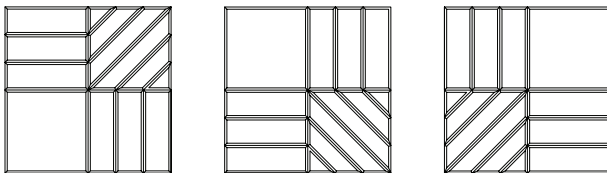

## Troldtekt® tilt line

Panel Size: 1200 x 600mm

Troldtekt tilt line installed horizontally

Troldtekt tilt line installed vertically

**Structure:** Ultrafine  
**Thickness:** 35mm  
**Edge:** Square Edge

## Troldtekt® dots

Panel Size: 1200 x 600mm

Troldtekt dots installed in horizontal stretcher bond

Troldtekt dots installed in an alternative pattern

**Structure:** Ultrafine  
**Thickness:** 35mm  
**Edge:** Square Edge

## Troldtekt® puzzle

Panel Size: 600 x 600mm

Troldtekt puzzle installed in classic pattern

Troldtekt puzzle randomly installed

**Structure:** Ultrafine  
**Thickness:** 35mm  
**Edge:** Square Edge