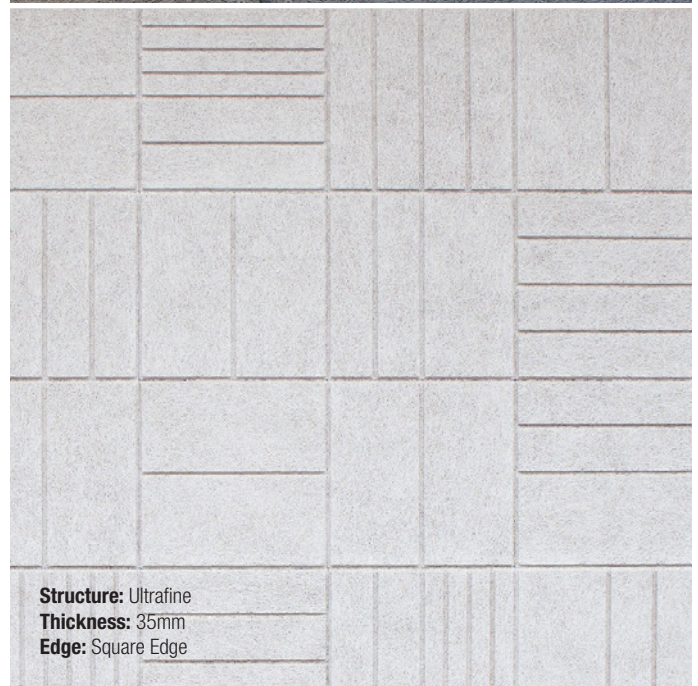

Structure: Ultrafine
Thickness: 35mm
Edge: Square Edge