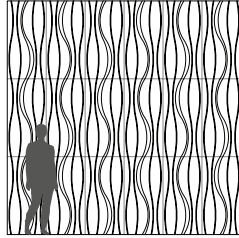

Troldtekt curves installed in vertical stack bond