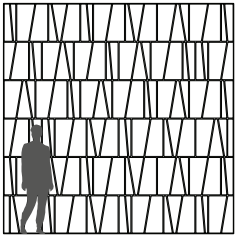

Troldtekt® tilt line

Panel Size: 1200 x 600mm

Troldtekt tilt line installed horizontally