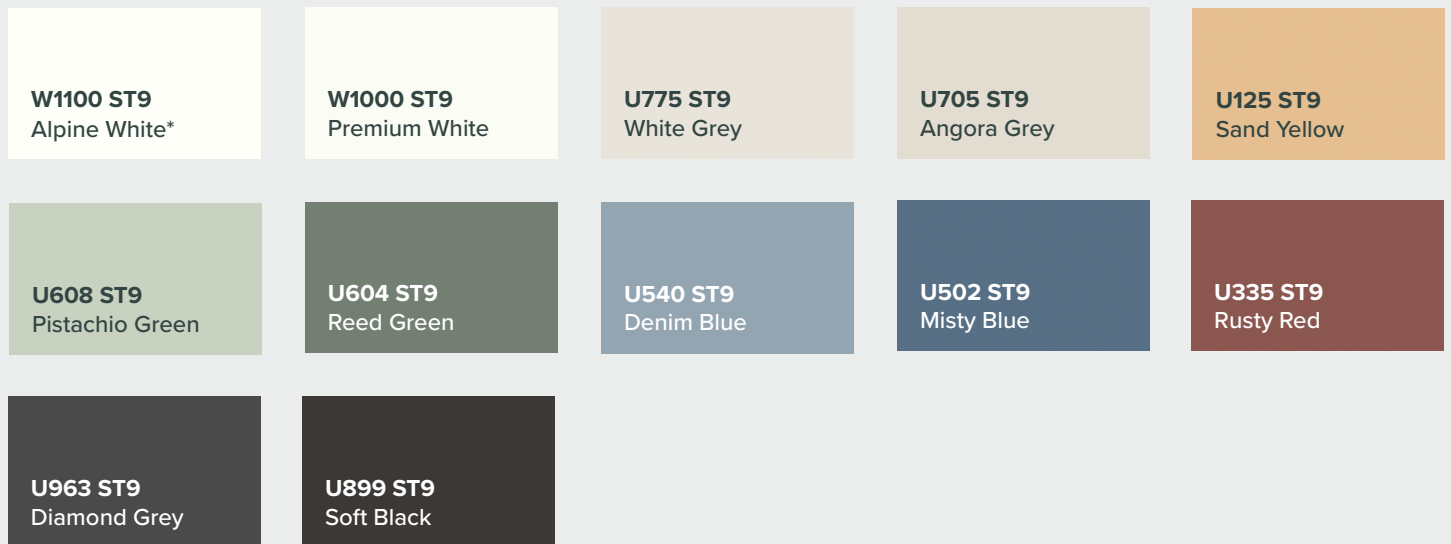

ForestOne®
Specified Responsibly

EGGER Compact Laminate

DECORATIVE COLLECTION

Solid colours

Materials

Woodgrains

The colours and finishes for all imagery and swatches featured may vary due to paper, printing processes and lighting. For an accurate representation of the product, please view a physical sample.

*White core only