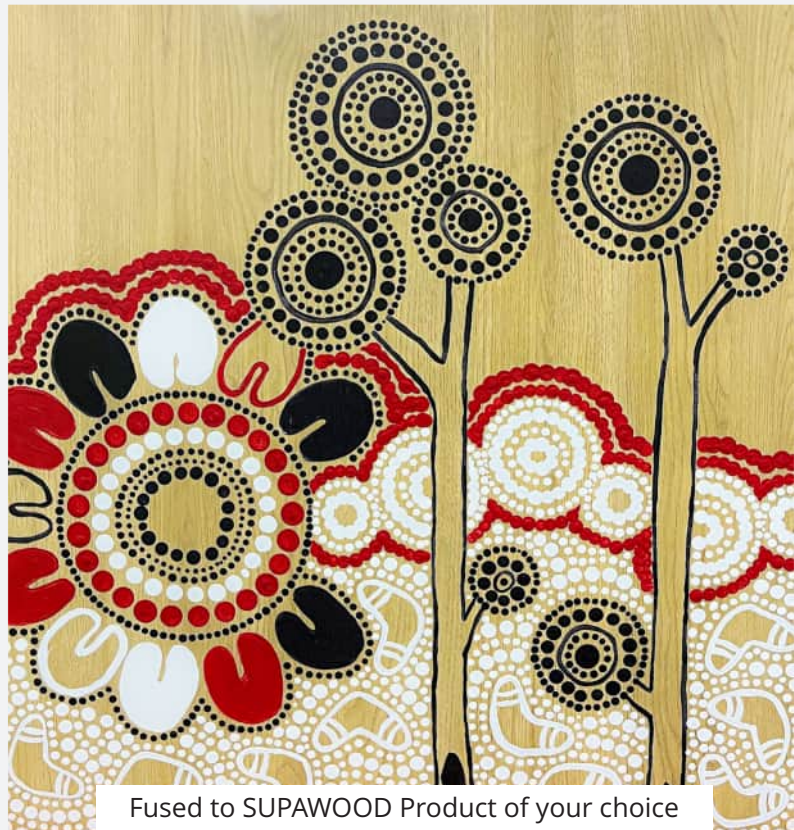

Igniting Cultural Aesthetics

Through Indigenous Art and Wood

Indigenous art is much more than just beautiful patterns and symbols. It's a rich tapestry of nature, people, and ancient traditions intricately woven into designs that command admiration for their depth and intricacy.

SUPAWOOD's CREATIV provides canvas to blend art, culture, and design. This not only adds aesthetic value to any architectural project but also helps to foster cultural awareness.

This artwork represents the Aboriginal community and our connection to wood. On the trunk of the trees there are black markings that symbolise where our people would cut-out a Coolamon (a tool used to carry food etc). Also included in the lower background are boomerangs as these are made from wood and strongly represent Aboriginal people and our cultural endurance.

Meleisa Cox - Contemporary Wiradjuri Artist, Bathurst

Title: The Aboriginal Community & SUPAWOOD

8 April 2024 / 60x60cm Canvas