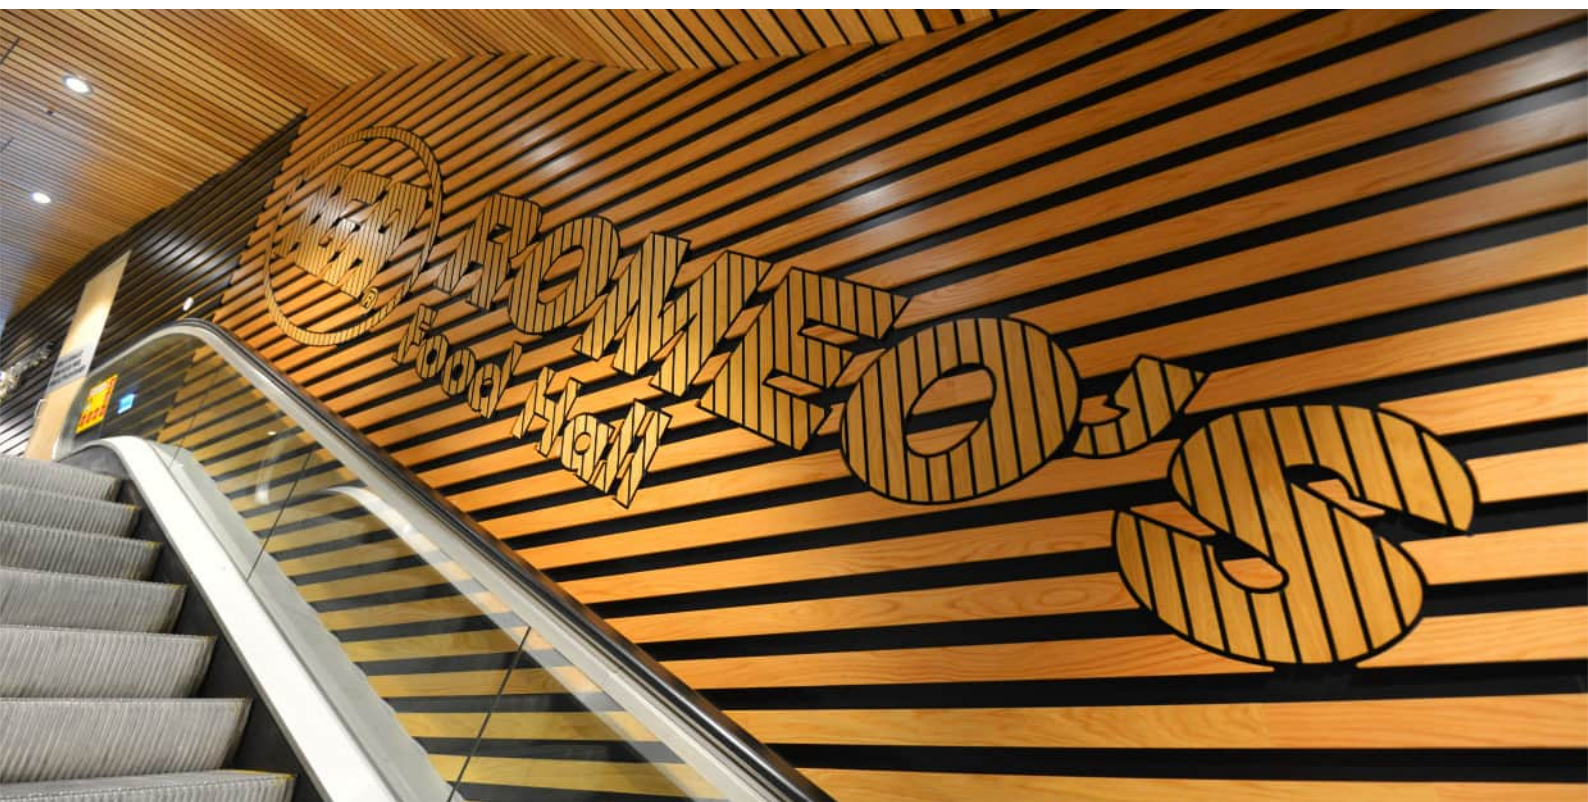

Builder:

Lloyd Group

Romeo's IGA MLC Centre - Sydney, NSW

Architect:

Saunders Global

Builder:

JRMC Constructions