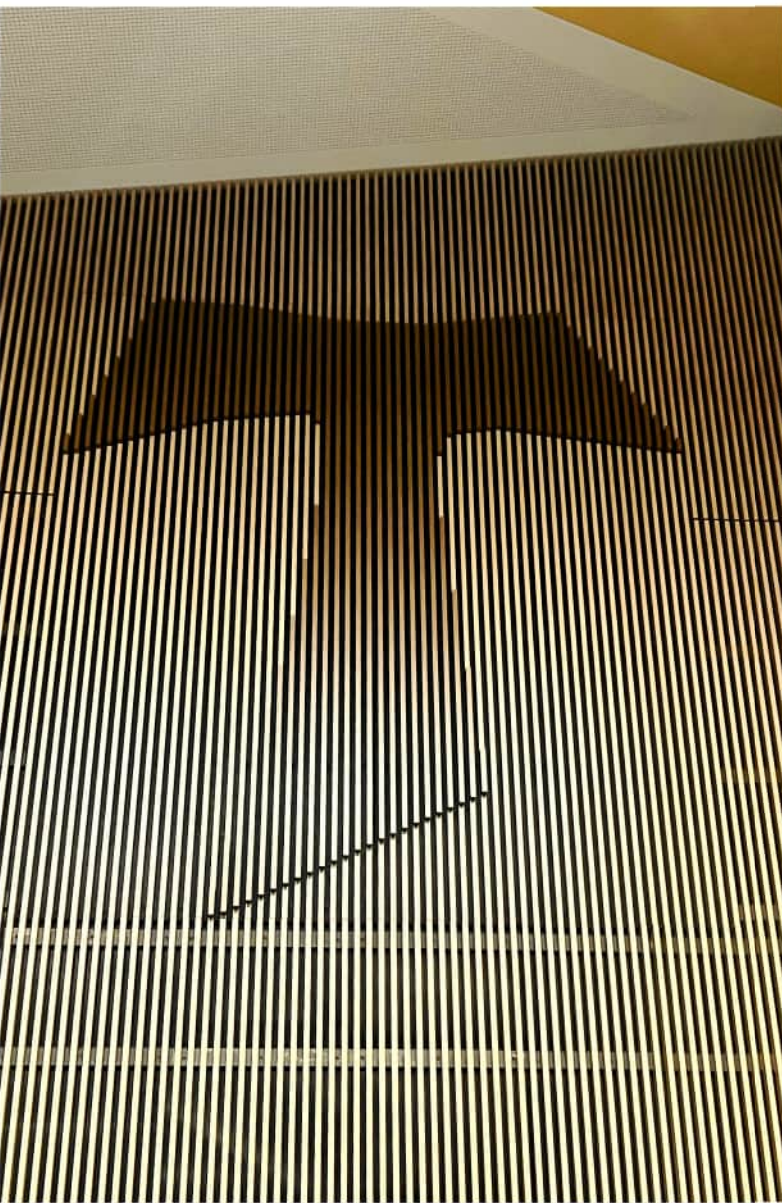

CREATIV

by SUPAWOOD

A fusion of art and wood

Creative • Simple and Effective • Fully Customisable • Innovative

SUPAWOOD.COM.AU

SUPAWOOD
ARCHITECTURAL LINING SYSTEMS

Introducing **CREATIV**

With our latest product offering, CREATIV, we're not just keeping pace with architectural trends, we're defining them! SUPAWOOD's latest innovation is a game-changer in terms of enabling the fusion of art directly onto Australian-made timber panels, revolutionizing the way you interact with art and natural wood. With CREATIV SUPAWOOD panels are the canvas and the only boundary is your imagination.

A Fusion of Art on Wood Panels

Experience the fusion of design and nature as we embed striking imagery into the heart of the timber, crafting unified art pieces. Explore a selection of our completed CREATIV projects, showcasing the perfect harmony of natural wood allure and limitless technological innovation.