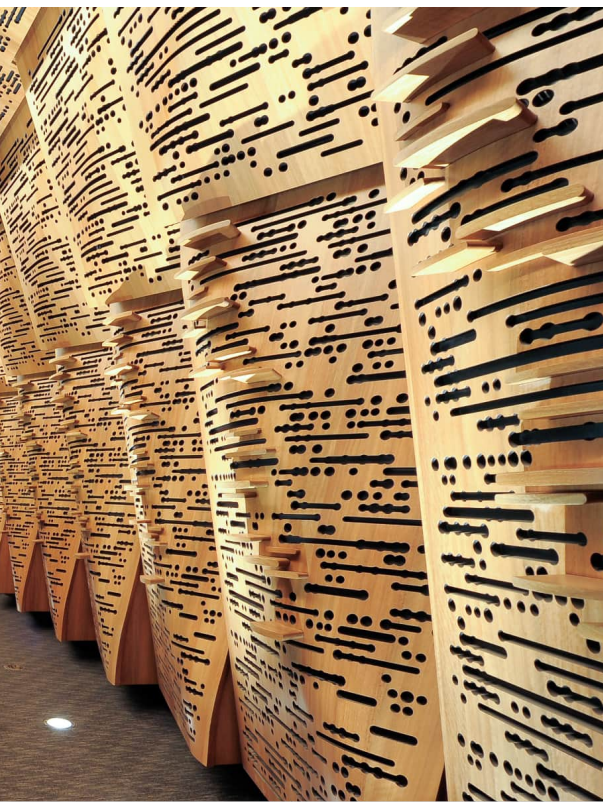

Architect:

Saunders Global

Builder:

JRMC Constructions

Lara Prison Family Reception - Lara, VIC

Architect:
Guymer Bailey

Builder:
John Hollan

The Glasshouse - Port Macquarie, NSW