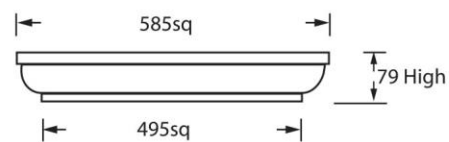

ASCOT SERIES (PC6)

ASCOT SERIES (PC6)

ASCOT FLAT SERIES (PC12)

PC12-495

* Note: All Ascot Series Caps are available in a flat top.
* All measurements in millimetres.
* Indicative profiles only, specific detail may vary