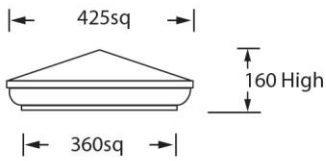

ASCOT SERIES (PC6)

PC6-360