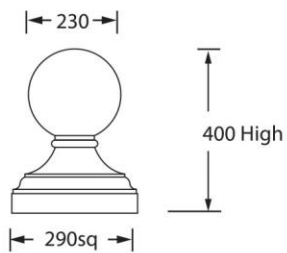

WINDERMERE SERIES (PC9)

PC9-455

PC9-500

* All Jefferson & Windermere Pier Caps are available in a flat top.
 * All measurements in millimetres.
 * Indicative profiles only, specific detail may vary

OXFORD SERIES (PC8)

2 piece pier cap
PC8-315

2 piece pier cap
PC8-415

Oxford Series - Rectangle Option

2 piece pier cap
PC8R-415

2 piece pier cap
PC8R-415

BALL ON BASE

SF-4

WELLINGTON SERIES (PC25)