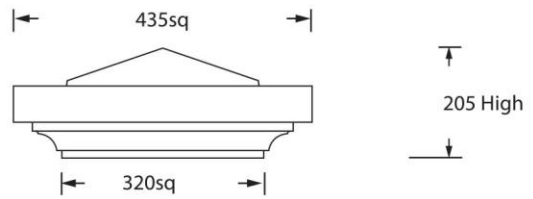

HERSTON

HERSTONPC320