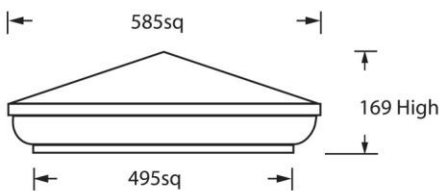

ASCOT SERIES (PC6)

PC6-495

ASCOT SERIES (PC6)

ASCOT FLAT SERIES (PC12)

* Note: All Ascot Series Caps are available in a flat top.
* All measurements in millimetres.
* Indicative profiles only, specific detail may vary