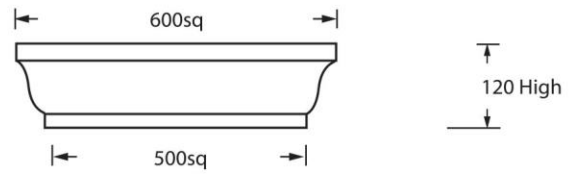

PC/J-340

PC/J-395

PC/J-450

PC/J-500

Jefferson - Flat Option

PC/J-500F

Jefferson Series - Rectangle Option

JEFFPC430

WINDERMERE SERIES (PC9)

PC9-455

PC9-500

* All Jefferson & Windermere Pier Caps are available in a flat top.
 * All measurements in millimetres.
 * Indicative profiles only, specific detail may vary

OXFORD SERIES (PC8)