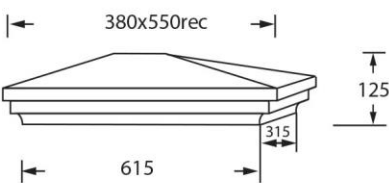

WINDERMERE SERIES (PC9)

PC9-455

PC9-500

* All Jefferson & Windermere Pier Caps are available in a flat top.
 * All measurements in millimetres.
 * Indicative profiles only, specific detail may vary

OXFORD SERIES (PC8)

2 piece pier cap
PC8-315

2 piece pier cap
PC8-415

Oxford Series - Rectangle Option

2 piece pier cap
PC8R-415

2 piece pier cap
PC8R-415

BALL ON BASE

SF-4

WELLINGTON SERIES (PC25)