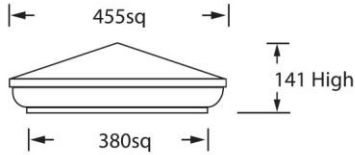

ASCOT SERIES (PC6)

PC6-380

ASCOT SERIES (PC6)

ASCOT FLAT SERIES (PC12)

* Note: All Ascot Series Caps are available in a flat top.
* All measurements in millimetres.
* Indicative profiles only, specific detail may vary