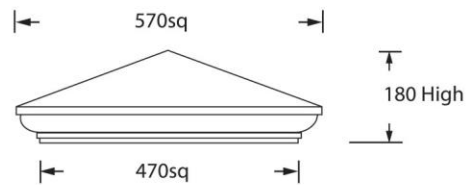

* Note: All Ascot Series Caps are available in a flat top.
 * All measurements in millimetres.
 * Indicative profiles only, specific detail may vary

DEWAR SERIES (DEWPC)

DEWPC305

DEWPC400

DEWPC435

DEWPC470