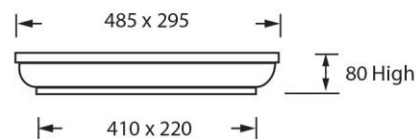

ASCOT SERIES (PC6)

ASCOT SERIES (PC6)

ASCOT FLAT SERIES (PC12)

PC12R-410

* Note: All Ascot Series Caps are available in a flat top.
* All measurements in millimetres.
* Indicative profiles only, specific detail may vary