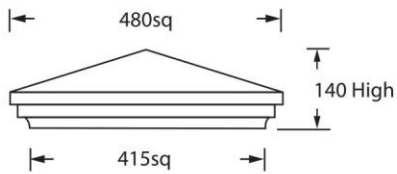

2 piece pier cap
PC8-315