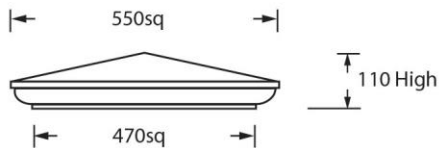

ASCOT SERIES (PC6)

PC6-470

ASCOT SERIES (PC6)

ASCOT FLAT SERIES (PC12)

* Note: All Ascot Series Caps are available in a flat top.
* All measurements in millimetres.
* Indicative profiles only, specific detail may vary