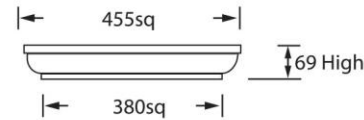

ASCOT SERIES (PC6)

ASCOT SERIES (PC6)

ASCOT FLAT SERIES (PC12)

PC12-380

* Note: All Ascot Series Caps are available in a flat top.
* All measurements in millimetres.
* Indicative profiles only, specific detail may vary