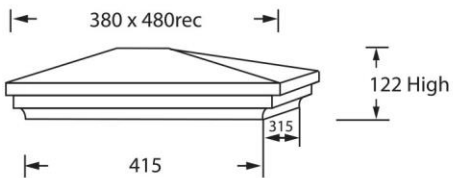

Oxford Series - Rectangle Option