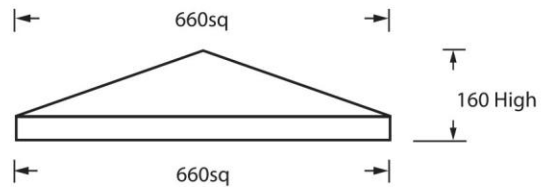

OXFORD SERIES (PC8)

2 piece pier cap
PC8-315

2 piece pier cap
PC8-415

Oxford Series - Rectangle Option

2 piece pier cap
PC8R-415

2 piece pier cap
PC8R-415

BALL ON BASE

SF-4

WELLINGTON SERIES (PC25)

PC25-410

PC25-660

Wellington Series - Rectangle Option

PC25R-460

PC25R-500

PC25R-660