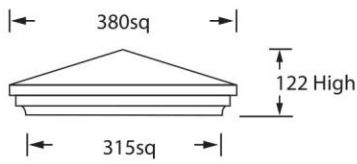

WINDERMERE SERIES (PC9)

PC9-455

PC9-500

* All Jefferson & Windermere Pier Caps are available in a flat top.
 * All measurements in millimetres.
 * Indicative profiles only, specific detail may vary

OXFORD SERIES (PC8)