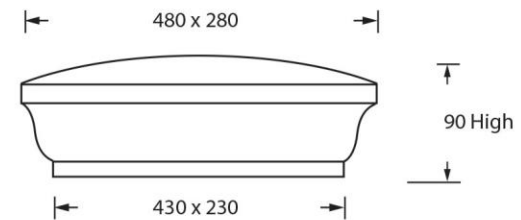

PC/J-340

PC/J-395

PC/J-450

PC/J-500

Jefferson - Flat Option

PC/J-500F

Jefferson Series - Rectangle Option

JEFFPC430

WINDERMERE SERIES (PC9)

PC9-455

PC9-500

* All Jefferson & Windermere Pier Caps are available in a flat top.
 * All measurements in millimetres.
 * Indicative profiles only, specific detail may vary

OXFORD SERIES (PC8)