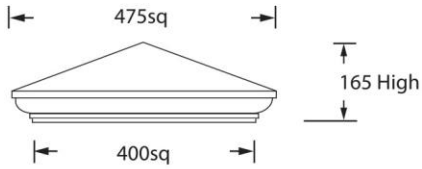

* Note: All Ascot Series Caps are available in a flat top.
 * All measurements in millimetres.
 * Indicative profiles only, specific detail may vary

DEWAR SERIES (DEWPC)

DEWPC305

DEWPC400

DEWPC435

DEWPC470