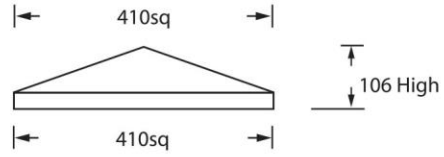

WINDERMERE SERIES (PC9)

PC9-455

PC9-500

* All Jefferson & Windermere Pier Caps are available in a flat top.
 * All measurements in millimetres.
 * Indicative profiles only, specific detail may vary

OXFORD SERIES (PC8)

2 piece pier cap
PC8-315

2 piece pier cap
PC8-415

Oxford Series - Rectangle Option

2 piece pier cap
PC8R-415

2 piece pier cap
PC8R-415

BALL ON BASE

SF-4

WELLINGTON SERIES (PC25)