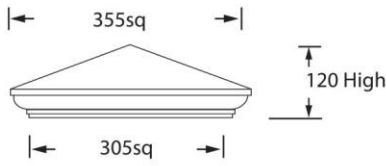

* Note: All Ascot Series Caps are available in a flat top.
 * All measurements in millimetres.
 * Indicative profiles only, specific detail may vary

DEWAR SERIES (DEWPC)

DEWPC305

DEWPC400

DEWPC435

DEWPC470