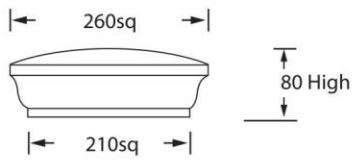

JEFFERSON SERIES (PCJ)

PC/J-210