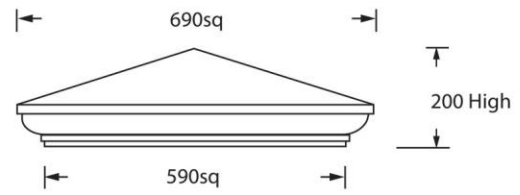

DEWAR SERIES (DEWPC)

DEWPC590