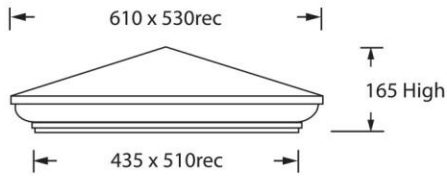

* Note: All Ascot Series Caps are available in a flat top.
 * All measurements in millimetres.
 * Indicative profiles only, specific detail may vary

DEWAR SERIES (DEWPC)

DEWPC305

DEWPC400

DEWPC435

DEWPC470