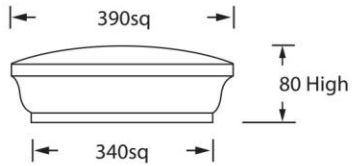

JEFFERSON SERIES (PCJ)

PC/J-340

Jefferson - Flat Option

Jefferson Series - Rectangle Option

WINDERMERE SERIES (PC9)

* All Jefferson & Windermere Pier Caps are available in a flat top.
* All measurements in millimetres.
* Indicative profiles only, specific detail may vary