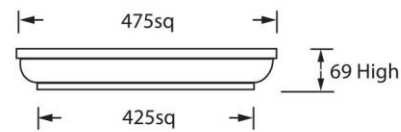

ASCOT SERIES (PC6)

ASCOT SERIES (PC6)

ASCOT FLAT SERIES (PC12)

PC12-425

* Note: All Ascot Series Caps are available in a flat top.
* All measurements in millimetres.
* Indicative profiles only, specific detail may vary