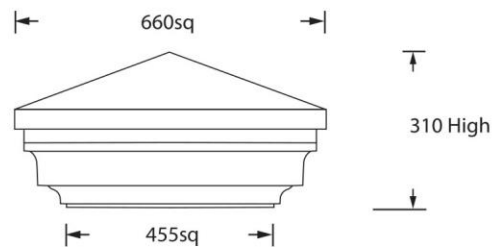

PC/J-340

PC/J-395

PC/J-450

PC/J-500

Jefferson - Flat Option

PC/J-500F

Jefferson Series - Rectangle Option

JEFFPC430

WINDERMERE SERIES (PC9)

PC9-455

PC9-500

* All Jefferson & Windermere Pier Caps are available in a flat top.
 * All measurements in millimetres.
 * Indicative profiles only, specific detail may vary

OXFORD SERIES (PC8)