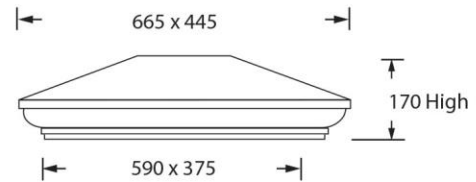

DEWAR SERIES (DEWPC)

DEWAR SERIES (DEWPC)

DEWPC590R

HERSTON