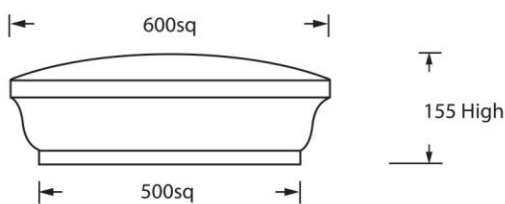

JEFFERSON SERIES (PCJ)

PC/J-500

Jefferson - Flat Option

Jefferson Series - Rectangle Option

WINDERMERE SERIES (PC9)

* All Jefferson & Windermere Pier Caps are available in a flat top.
* All measurements in millimetres.
* Indicative profiles only, specific detail may vary