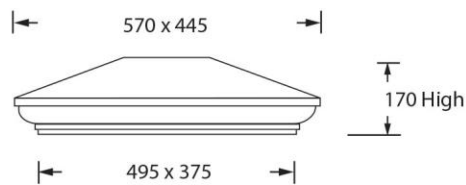

* Note: All Ascot Series Caps are available in a flat top.
 * All measurements in millimetres.
 * Indicative profiles only, specific detail may vary

DEWAR SERIES (DEWPC)

DEWPC305

DEWPC400

DEWPC435

DEWPC470