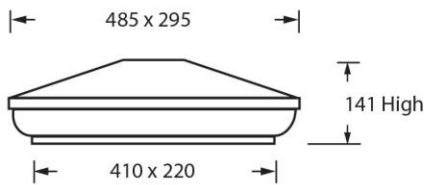

ASCOT SERIES (PC6)

PC6R-410

ASCOT SERIES (PC6)

ASCOT FLAT SERIES (PC12)

* Note: All Ascot Series Caps are available in a flat top.
* All measurements in millimetres.
* Indicative profiles only, specific detail may vary