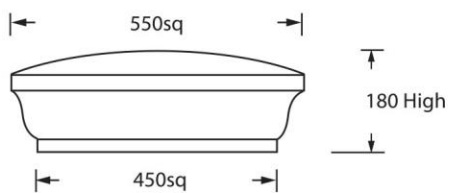

JEFFERSON SERIES (PCJ)

PC/J-450

Jefferson - Flat Option

Jefferson Series - Rectangle Option

WINDERMERE SERIES (PC9)

* All Jefferson & Windermere Pier Caps are available in a flat top.
* All measurements in millimetres.
* Indicative profiles only, specific detail may vary