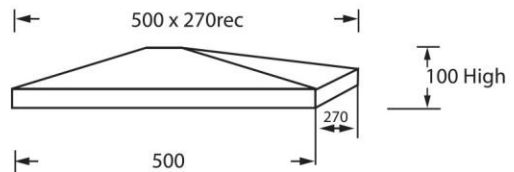

OXFORD SERIES (PC8)

2 piece pier cap
PC8-315

2 piece pier cap
PC8-415

Oxford Series - Rectangle Option

2 piece pier cap
PC8R-415

2 piece pier cap
PC8R-415

BALL ON BASE

SF-4

WELLINGTON SERIES (PC25)

PC25-410

PC25-660

Wellington Series - Rectangle Option

PC25R-460

PC25R-500

PC25R-660