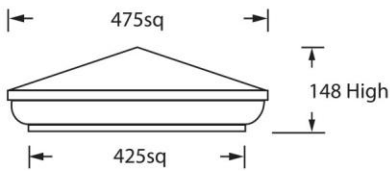

ASCOT SERIES (PC6)

PC6-425

ASCOT SERIES (PC6)

ASCOT FLAT SERIES (PC12)

* Note: All Ascot Series Caps are available in a flat top.
* All measurements in millimetres.
* Indicative profiles only, specific detail may vary