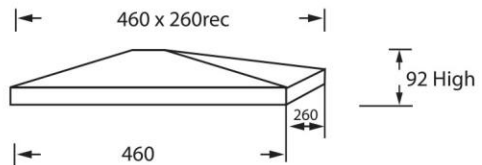

Wellington Series - Rectangle Option