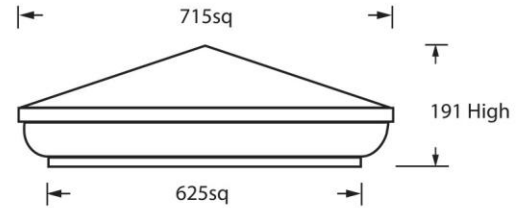

ASCOT SERIES (PC6)

PC6-625