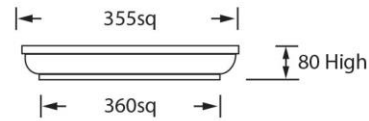

ASCOT FLAT SERIES (PC12)

PC12-360