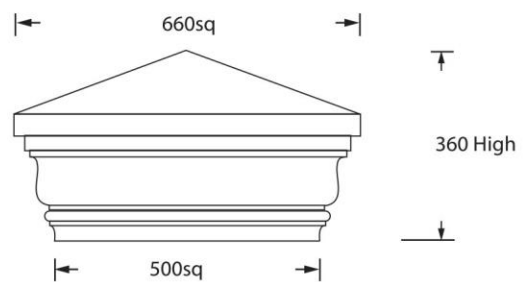

WINDERMERE SERIES (PC9)

PC9-455

PC9-500

* All Jefferson & Windermere Pier Caps are available in a flat top.
 * All measurements in millimetres.
 * Indicative profiles only, specific detail may vary

OXFORD SERIES (PC8)