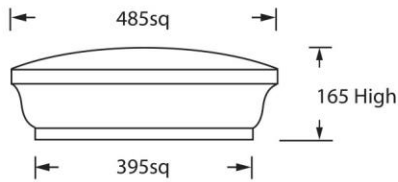

JEFFERSON SERIES (PCJ)

PC/J-395

Jefferson - Flat Option

Jefferson Series - Rectangle Option

WINDERMERE SERIES (PC9)

* All Jefferson & Windermere Pier Caps are available in a flat top.
* All measurements in millimetres.
* Indicative profiles only, specific detail may vary