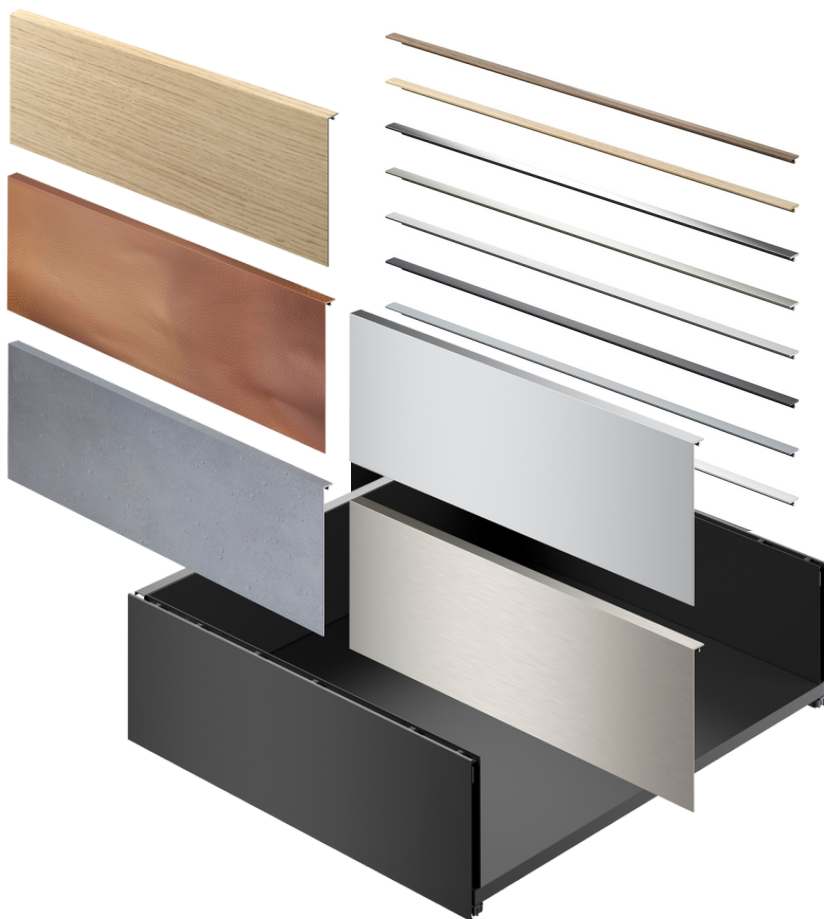

Inlay drawers accommodate a material of your choice set in the drawer side. Commonly seen with Hettich supplied glass, this could be marble, wood or whichever material best complements the rest of the space.

Drawer Colours

Drawer & Design Feature Colours

Standard Drawer Colours

Matte White

Anthracite

Silver

Design Profile Colours (Optional)

DesignCape Colours (Optional)