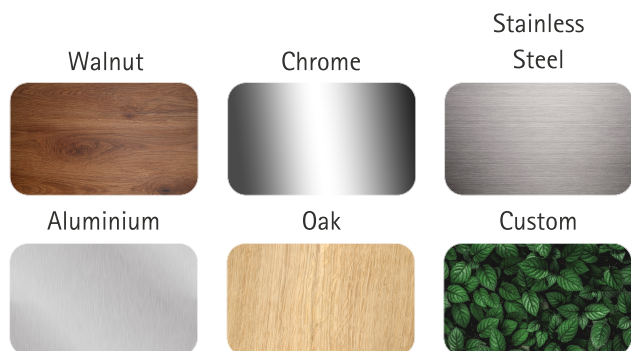

Inlay drawers accommodate a material of your choice set in the drawer side. Commonly seen with Hettich supplied glass, this could be marble, wood or whichever material best complements the rest of the space.

Drawer Colours

Drawer & Design Feature Colours

Standard Drawer Colours

Matte White

Anthracite

Silver

Design Profile Colours (Optional)

DesignCape Colours (Optional)