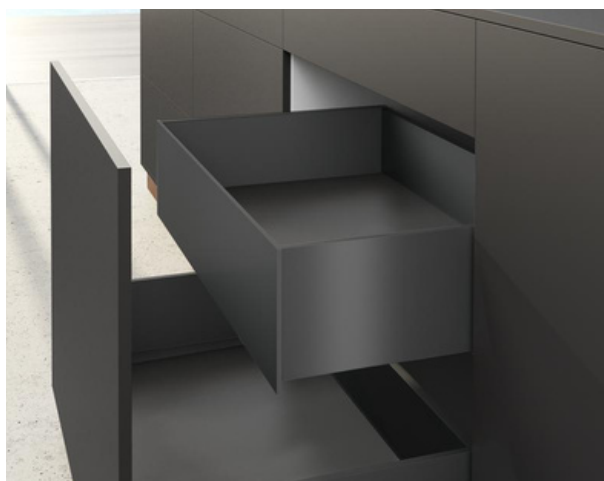

AvanTech YOU

Internal Pot and Pan Drawer System

187mm