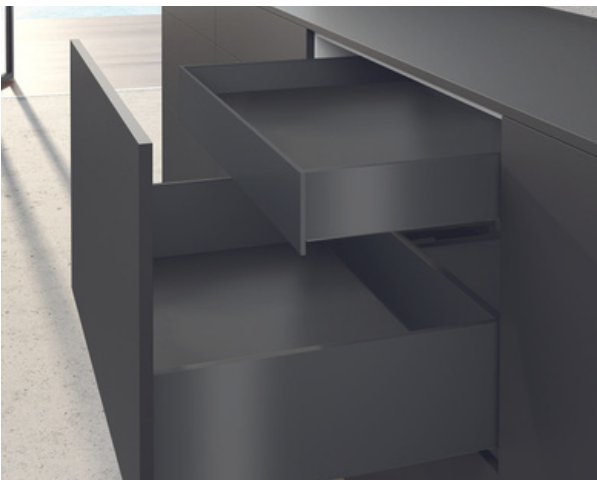

AvanTech YOU

Internal Drawer

Hettich

101mm

- Lengths Available: 270mm, 300mm, 350mm, 400mm, 450mm, 500mm, 550mm, 600mm or 650mm
- Runners Options: 10kg, 40kg or 70kg Actro You Runner OR 10kg or 30kg Quadro You Runner
- Opening Mechanism Options: Standard Soft Close or Push To Open Silent - Handleless
- All DesignCapes colours available
- All Design Profiles colours available
- Internal Drawer front available
- Interior organisation and accessories available