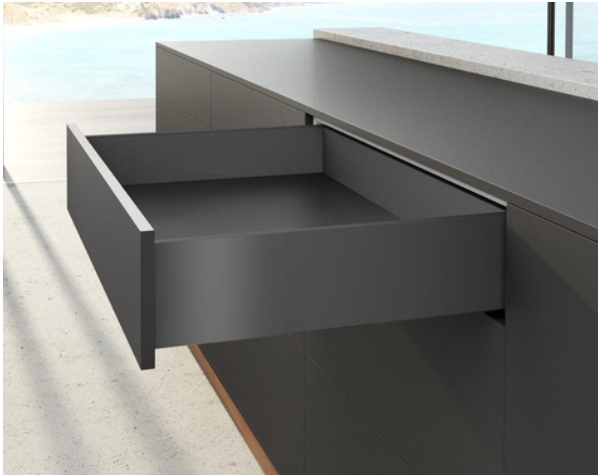

AvanTech YOU

Pot and Pan Drawers

139mm

- Drawer front must be a minimum height of 146mm
- Lengths Available: 270mm, 300mm, 350mm, 400mm, 450mm, 500mm, 550mm, 600mm or 650mm
- Runners Options: 10kg, 40kg or 70kg Actro You Runner OR 10kg or 30kg Quadro You Runner
- Opening Mechanism Options: Standard Soft Close or Push To Open Silent - Handleless
- All Design Profiles colours available
- Internal Drawer front available
- Interior organisation and accessories available