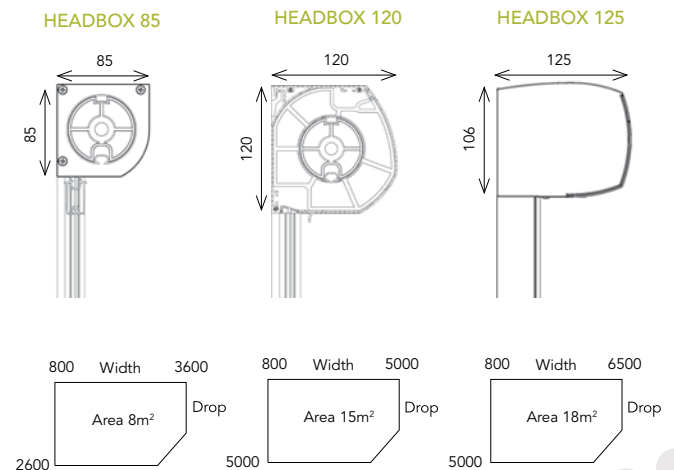

Headbox Sizes & Size Limits

Slimline, powdercoated headbox that blends with any application

Please contact issey to discuss your needs further or to arrange a measure and quote.

Freecall 1800 070 000 • www.issey.com.au • sales@issey.com.au

sydney • melbourne • brisbane • adelaide • perth

WARRANTY Issey confidently gives a 5-year warranty on all of its products. Issey produces Australian designed and manufactured products that are reliable, contemporary and lifestyle enhancing. Our valuable advice is a result of numerous years of experience dealing with a multitude of Australian sun problems. Issey services begin from the design of the product and continue through to the maintenance of each sun shading system, providing professional and accountable service to every customer.

Details subject to improvement at any time without notice ©