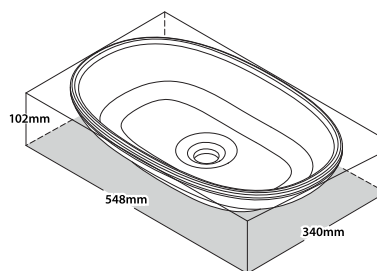

victoria ⊕ albert®

volcanic limestone baths

Cabrits

Cabrits

 Contoured to fit the body, Cabrits offers enhanced support for bathers of all sizes and is complemented by a low profile vessel basin. Its special 'double dip' design makes the bath one of the most comfortable available and, with a maximum volume of just 176 litres, also the most water efficient in the Victoria + Albert collection.

Cabrils

CAB-N-SW

Recommended waste kit: 2 x K12

Weight empty: 63 kg

Cabrils 55 basin

VB-CAB-55

Recommended waste kit: K20

Weight empty: 6 kg