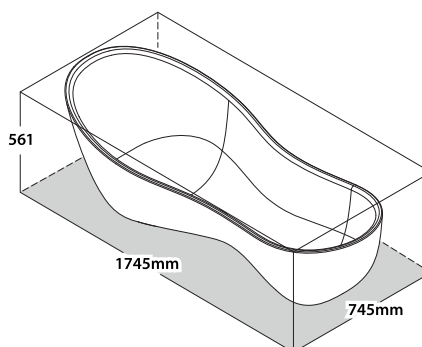

victoria ⊕ albert®

volcanic limestone baths

Cabrits

Cabrits

 Contoured to fit the body, Cabrits offers enhanced support for bathers of all sizes and is complemented by a low profile vessel basin. Its special 'double dip' design makes the bath one of the most comfortable available and, with a maximum volume of just 176 litres, also the most water efficient in the Victoria + Albert collection.

Cabrils

CAB-N-SW

Recommended waste kit: 2 x K12

Weight empty: 63 kg

Cabrils 55 basin

VB-CAB-55

Recommended waste kit: K20

Weight empty: 6 kg