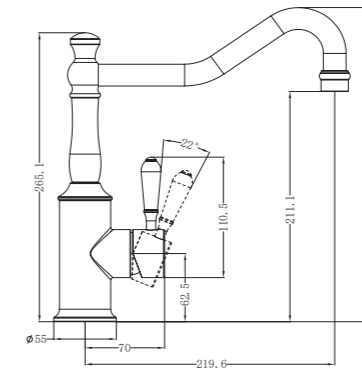

Kitchen Mixer Hook Spout

Wels Rating: 5 Star, 6L/Min
Wels REG No.T40268

Colours Available: