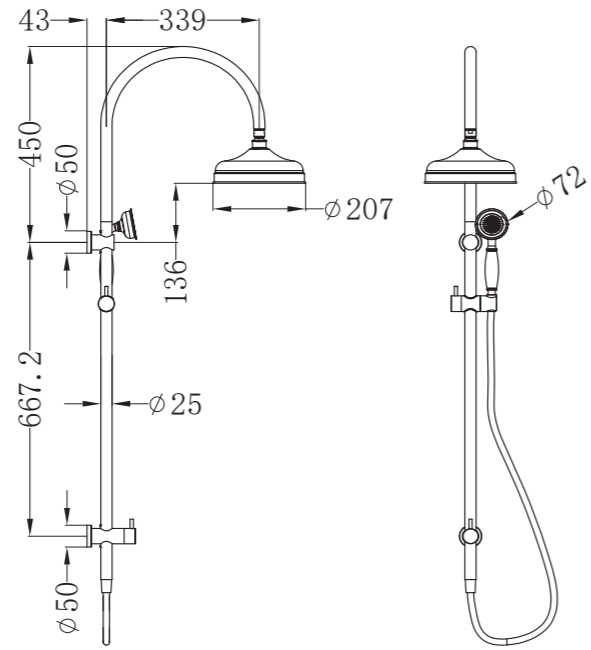

NR6924dMB
Matte Black

Shower Arm

Colours Available:

NR508MB
Matte Black

200mm Shower Head

Wels Rating: 3 Star, 9L/Min
Wels REG No. S16690

NR508094MB
Matte Black

Robe Hook

NR692103AB
Aged Brass

Single Towel Rail 600mm

Colours Available:

NR6924AB
Aged Brass

Double Towel Rail 600mm

NR6924dAB
Aged Brass

Shower Arm

Colours Available:

NR508AB
Aged Brass

200mm Shower Head

Wels Rating: 3 Star, 9L/Min
Wels REG No. S16690

NR508094AB
Aged Brass

Twin Shower

With White Porcelain Hand Shower
 Wels Rating: 3 Star, 9L/Min
 Wels REG No. S17458

Twin Shower

With Metal Hand Shower
 Wels Rating: 3 Star, 9L/Min
 Wels REG No. S17458

NR69210501CH
 Chrome

NR69210501MB
 Matte Black

NR69210501AB
 Aged Brass

NR69210502CH
 Chrome

NR69210502MB
 Matte Black

NR69210502AB
 Aged Brass