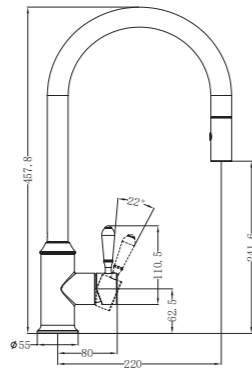

Pull Out Sink Mixer
With Vegie Spray Function
Wels Rating: 6 Star, 4.5L/Min
Wels REG No.T41364