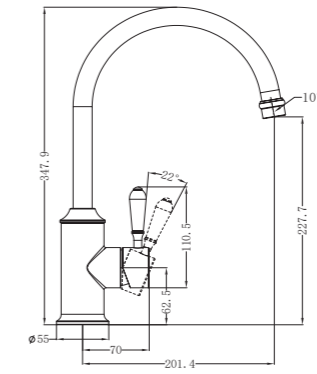

Kitchen Mixer Gooseneck Spout

Wels Rating: 5 Star, 6L/Min
Wels REG No.T40269

Colours Available: