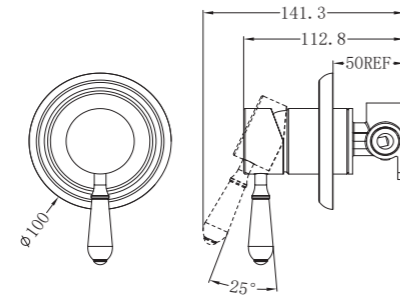

Shower Mixer