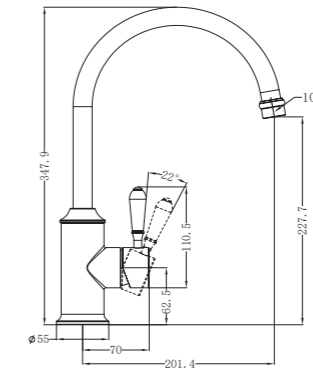

Kitchen Mixer Gooseneck Spout

Wels Rating: 5 Star, 6L/Min
Wels REG No.T40269