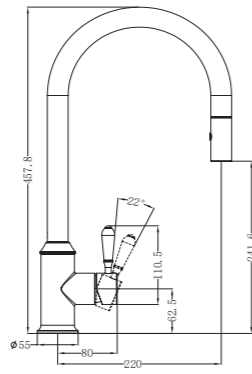

Colours Available:

NR69210701AB
With White Porcelain Lever
Aged Brass

NR69210702AB
With Metal Lever
Aged Brass

Pull Out Sink Mixer
 With Vegie Spray Function
 Wels Rating: 6 Star, 4.5L/Min
 Wels REG No.T41364