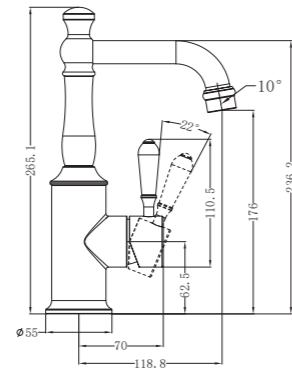

Basin Mixer

Wels Rating: 5 Star, 6L/Min
Wels REG No.T40262