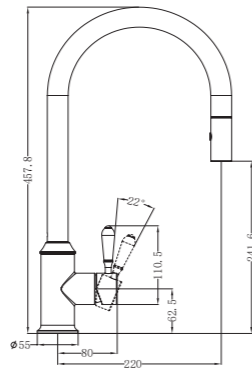

Pull Out Sink Mixer
With Vegie Spray Function
Wels Rating: 6 Star, 4.5L/Min
Wels REG No.T41364

Colours Available: