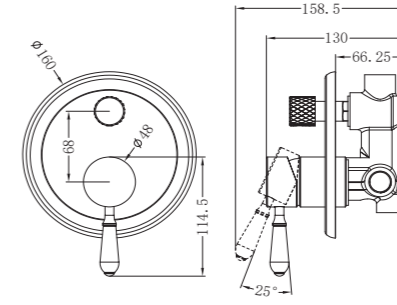

Shower Mixer
With Divertor

Colours Available: