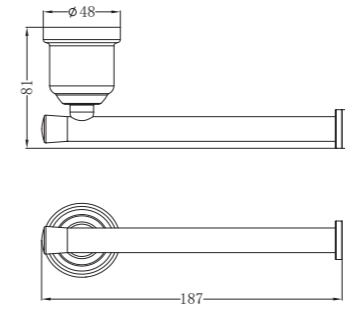

Toilet Roll Holder

Colours Available:

NR6986AB
Aged Brass