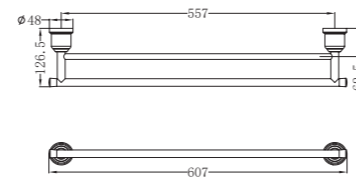

NR692103AB
Aged Brass

Single Towel Rail 600mm

Colours Available:

NR6924AB
Aged Brass

Double Towel Rail 600mm

NR6924dAB
Aged Brass

Shower Arm

Colours Available: