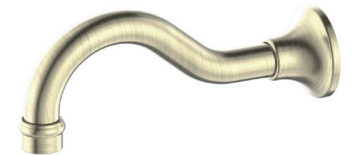

Colours Available:

NR6986MB
Matte Black

Bath Spout Only

NR692103MB
Matte Black

Single Towel Rail 600mm

Colours Available:

NR6924MB
Matte Black

Double Towel Rail 600mm

Colours Available:

NR6982AB
Aged Brass

Towel Ring

NR6980AB
Aged Brass

Toilet Roll Holder

Colours Available:

NR6986AB
Aged Brass

Bath Spout Only

NR692103AB
Aged Brass

Single Towel Rail 600mm

Colours Available:

NR6924AB
Aged Brass

Double Towel Rail 600mm

NR6924dAB
Aged Brass

Shower Arm

Colours Available: