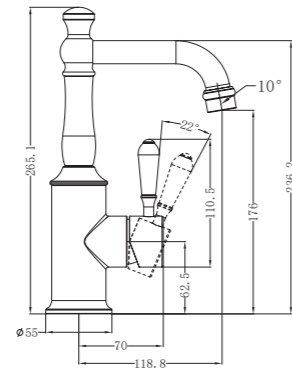

Basin Mixer

Wels Rating: 5 Star, 6L/Min
Wels REG No.T4O262

Colours Available: