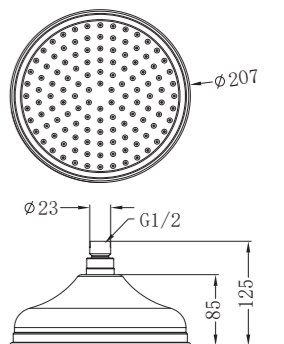

Towel Ring

NR6980CH
Chrome

Toilet Roll Holder

Colours Available:

NR6986CH
Chrome

Bath Spout Only

NR692103CH
Chrome

Single Towel Rail 600mm

Colours Available:

NR6924CH
Chrome

Double Towel Rail 600mm

NR6924dCH
Chrome

Shower Arm

Colours Available:

NR508CH
Chrome

200mm Shower Head

Wels Rating: 3 Star, 9L/Min
Wels REG No. S16690

NR508094CH
Chrome

Robe Hook

Colours Available:

NR6982MB
Matte Black

Towel Ring

NR6980MB
Matte Black

Toilet Roll Holder