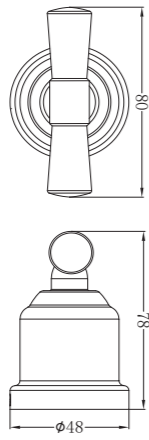

Robe Hook

Colours Available:

NR6982CH
Chrome