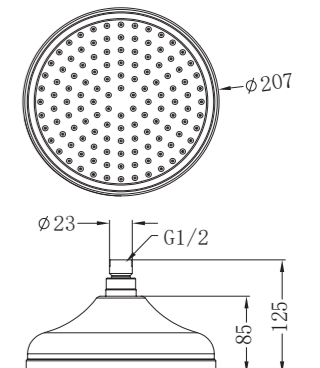

NR6924dMB
Matte Black

Shower Arm

Colours Available:

NR508MB
Matte Black

200mm Shower Head

Wels Rating: 3 Star, 9L/Min
Wels REG No. S16690

NR508094MB
Matte Black

Robe Hook

NR692103AB
Aged Brass

Single Towel Rail 600mm

Colours Available:

NR6924AB
Aged Brass

Double Towel Rail 600mm

NR6924dAB
Aged Brass

Shower Arm

Colours Available:

NR508AB
Aged Brass

200mm Shower Head

Wels Rating: 3 Star, 9L/Min
Wels REG No. S16690

NR508094AB
Aged Brass

Twin Shower

With White Porcelain Hand Shower
 Wels Rating: 3 Star, 9L/Min
 Wels REG No. S17458

Twin Shower