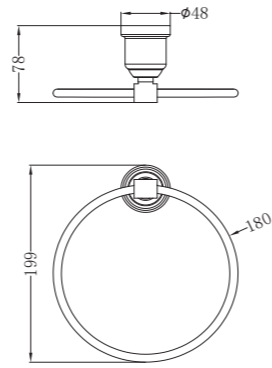

Towel Ring

NR6980AB
Aged Brass