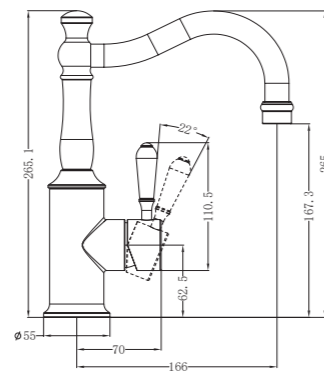

Kitchen Mixer Gooseneck Spout

Wels Rating: 5 Star, 6L/Min
Wels REG No.T4O269

Colours Available:

NR69210601AB
With White Porcelain Lever
Aged Brass

NR69210602AB
With Metal Lever
Aged Brass

Basin Mixer Hook Spout

Wels Rating: 5 Star, 6L/Min
Wels REG No.T4O263

Colours Available:

NR69210201AB
With White Porcelain Lever
Aged Brass

NR69210202AB
With Metal Lever
Aged Brass

Kitchen Mixer Hook Spout

Wels Rating: 5 Star, 6L/Min
Wels REG No.T4O268