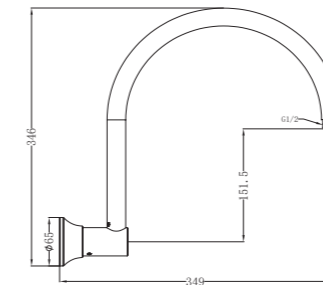

Colours Available:

NR6924CH
Chrome

Double Towel Rail 600mm

NR6924dCH
Chrome

Shower Arm

Colours Available:

NR508CH
Chrome

200mm Shower Head