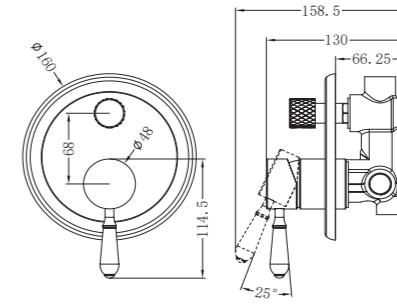

Shower Mixer
With Divertor