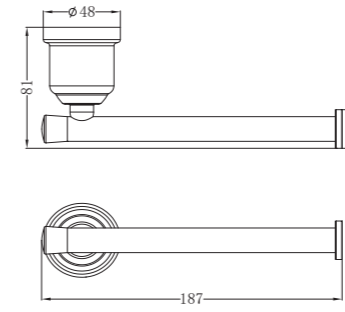

Toilet Roll Holder

Colours Available:

NR6986MB
Matte Black

Bath Spout Only