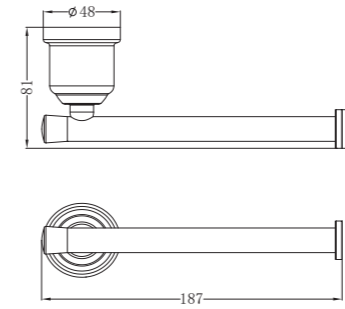

Towel Ring

NR6980CH
Chrome

Toilet Roll Holder

Colours Available:

NR6986CH
Chrome

Bath Spout Only

NR692103CH
Chrome

Single Towel Rail 600mm