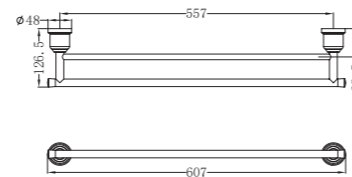

Double Towel Rail 600mm

NR6924dCH
Chrome