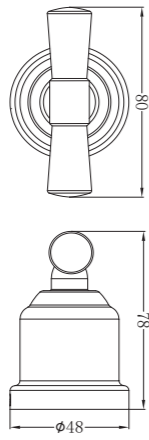

Towel Ring

NR6980CH
Chrome

Toilet Roll Holder

Colours Available:

NR6986CH
Chrome

Bath Spout Only

NR692103CH
Chrome

Single Towel Rail 600mm

Colours Available:

NR6924CH
Chrome

Double Towel Rail 600mm

NR6924dCH
Chrome

Shower Arm

Colours Available:

NR508CH
Chrome

200mm Shower Head

Wels Rating: 3 Star, 9L/Min
Wels REG No. S16690

NR508094CH
Chrome

Robe Hook

Colours Available:

NR6982MB
Matte Black

Towel Ring

NR6980MB
Matte Black

Toilet Roll Holder

NR6924dMB
Matte Black

Shower Arm

Colours Available:

NR508MB
Matte Black

200mm Shower Head

Wels Rating: 3 Star, 9L/Min
Wels REG No. S16690

NR508094MB
Matte Black

Robe Hook