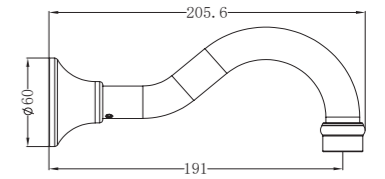

Towel Ring

NR6980CH
Chrome

Toilet Roll Holder

Colours Available:

NR6986CH
Chrome

Bath Spout Only

NR692103CH
Chrome

Single Towel Rail 600mm