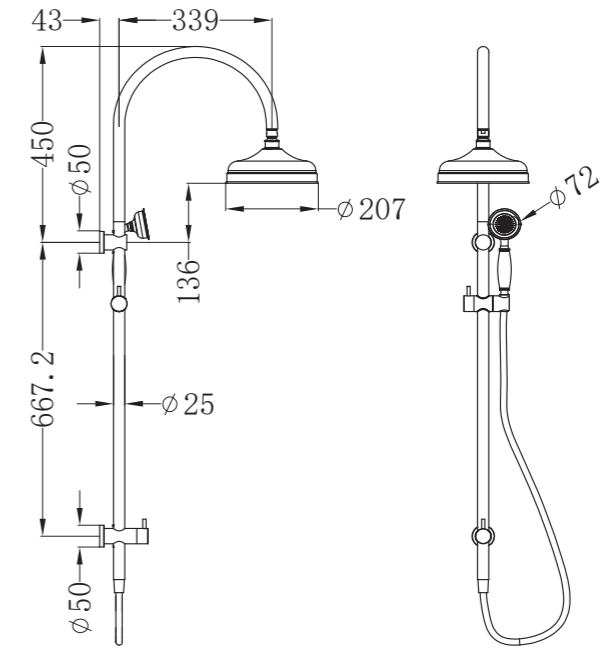

NR6924dMB
Matte Black

Shower Arm

Colours Available:

NR508MB
Matte Black

200mm Shower Head

Wels Rating: 3 Star, 9L/Min
Wels REG No. S16690

NR508094MB
Matte Black

Robe Hook

NR692103AB
Aged Brass

Single Towel Rail 600mm

Colours Available:

NR6924AB
Aged Brass

Double Towel Rail 600mm

NR6924dAB
Aged Brass

Shower Arm

Colours Available:

NR508AB
Aged Brass

200mm Shower Head

Wels Rating: 3 Star, 9L/Min
Wels REG No. S16690

NR508094AB
Aged Brass

Twin Shower

With White Porcelain Hand Shower
 Wels Rating: 3 Star, 9L/Min
 Wels REG No. S17458

Twin Shower

With Metal Hand Shower
 Wels Rating: 3 Star, 9L/Min
 Wels REG No. S17458

NR69210501CH
 Chrome

NR69210501MB
 Matte Black

NR69210501AB
 Aged Brass

NR69210502CH
 Chrome

NR69210502MB
 Matte Black

NR69210502AB
 Aged Brass