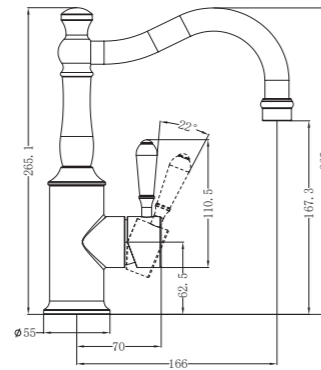

Colours Available:

NR69210101MB
With White Porcelain Lever
Matte Black

NR69210102MB
With Metal Lever
Matte Black

Kitchen Mixer Gooseneck Spout

Wels Rating: 5 Star, 6L/Min
Wels REG No.T40269

Colours Available:

NR69210601MB
With White Porcelain Lever
Matte Black

NR69210602MB
With Metal Lever
Matte Black

Basin Mixer Hook Spout

Wels Rating: 5 Star, 6L/Min
Wels REG No.T40263

Colours Available:

NR69210201MB
With White Porcelain Lever
Matte Black