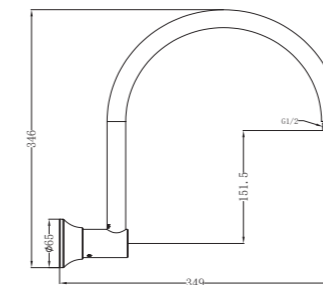

Colours Available:

NR6986MB
Matte Black

Bath Spout Only

NR692103MB
Matte Black

Single Towel Rail 600mm

Colours Available:

NR6924MB
Matte Black

Double Towel Rail 600mm

NR6924dMB
Matte Black

Shower Arm

Colours Available:

NR508MB
Matte Black

200mm Shower Head

Wels Rating: 3 Star, 9L/Min
Wels REG No. S16690

NR508094MB
Matte Black

Robe Hook