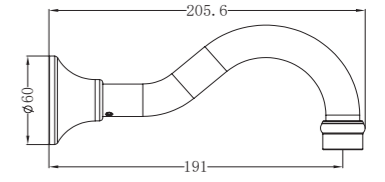

Colours Available:

NR6982AB
Aged Brass

Towel Ring

NR6980AB
Aged Brass

Toilet Roll Holder

Colours Available:

NR6986AB
Aged Brass

Bath Spout Only