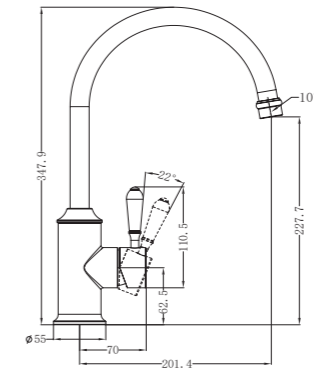

Kitchen Mixer Gooseneck Spout

Wels Rating: 5 Star, 6L/Min
Wels REG No.T4O269

Colours Available:

NR69210601AB
With White Porcelain Lever
Aged Brass

NR69210602AB
With Metal Lever
Aged Brass

Basin Mixer Hook Spout