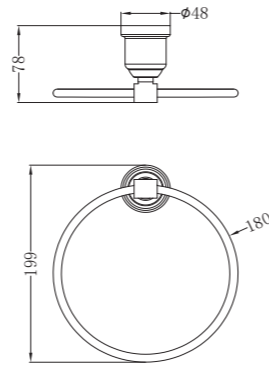

Towel Ring

NR6980CH
Chrome

Toilet Roll Holder

Colours Available:

NR6986CH
Chrome

Bath Spout Only

NR692103CH
Chrome

Single Towel Rail 600mm