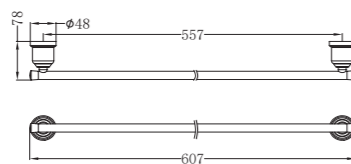

Single Towel Rail 600mm

Colours Available:

NR6924CH
Chrome