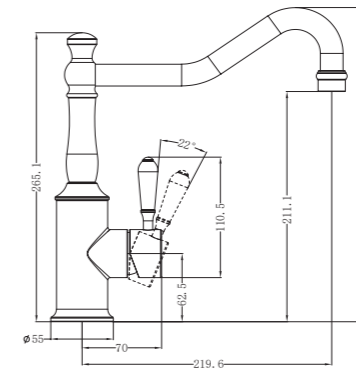

Basin Mixer Hook Spout

Wels Rating: 5 Star, 6L/Min
Wels REG No.T40263

Colours Available:

NR69210201CH
With White Porcelain Lever
Chrome

NR69210202CH
With Metal Lever
Chrome

NR69210203CH
With Black Porcelain Lever
Chrome

Kitchen Mixer Hook Spout

Wels Rating: 5 Star, 6L/Min
Wels REG No.T40268

Colours Available:

NR69210701CH
With White Porcelain Lever
Chrome

NR69210702CH
With Metal Lever
Chrome

NR69210703CH
With Black Porcelain Lever
Chrome