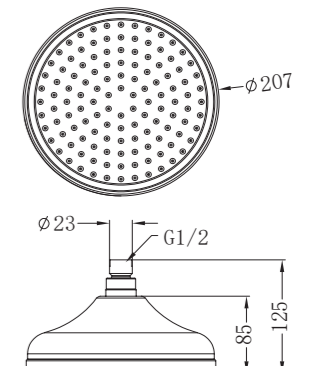

Colours Available:

NR6986MB
Matte Black

Bath Spout Only

NR692103MB
Matte Black

Single Towel Rail 600mm

Colours Available:

NR6924MB
Matte Black

Double Towel Rail 600mm

NR6924dMB
Matte Black

Shower Arm

Colours Available:

NR508MB
Matte Black

200mm Shower Head

Wels Rating: 3 Star, 9L/Min
Wels REG No. S16690

NR508094MB
Matte Black

Robe Hook