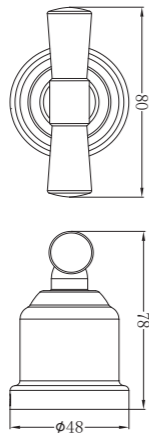

Robe Hook

Colours Available:

NR6982AB
Aged Brass