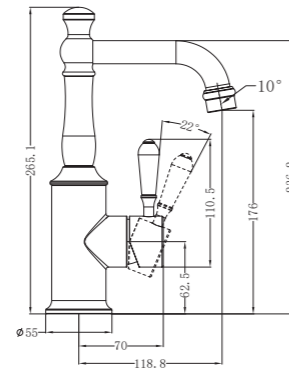

Basin Mixer

Wels Rating: 5 Star, 6L/Min
Wels REG No.T40262

Colours Available: