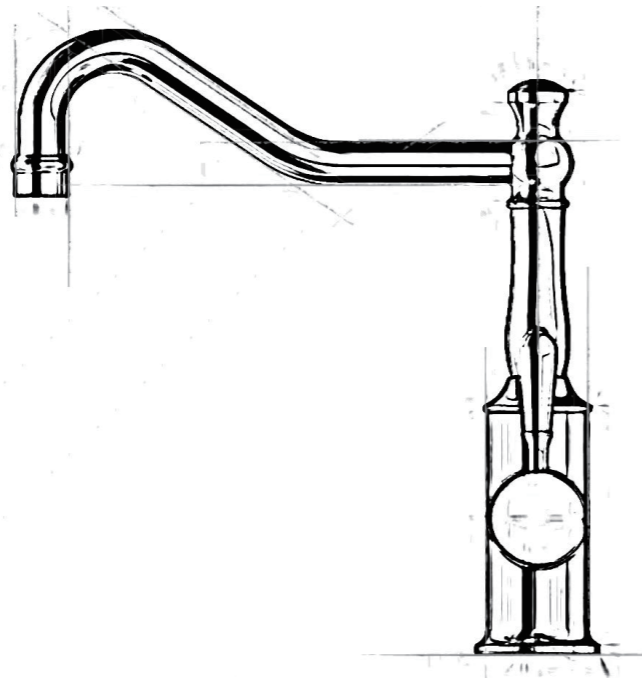

YORK RANGE

The York range is a unique blend of olde world charm and contemporary style.

Every curve of this unique range speaks to the level of quality and care that goes into designing and manufacturing it.

This range is destined to become one of our most talked about products and once you see it in your home you'll understand exactly why.

If you're looking to give your home a real conversation piece, you need look no further than this range of showers, taps, mixers and accessories. York comes in a classic chrome finish as well as a striking Aged Brass and a stunningly modern matte black.