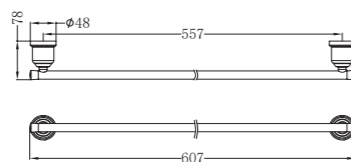

Colours Available:

NR6986MB
Matte Black

Bath Spout Only

NR692103MB
Matte Black

Single Towel Rail 600mm

Colours Available:

NR6924MB
Matte Black

Double Towel Rail 600mm