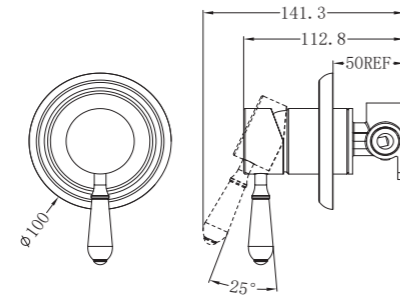

Shower Mixer

Colours Available: