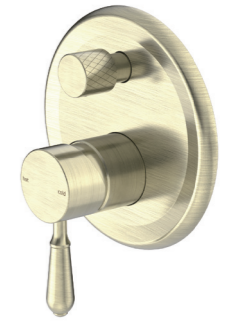

Colours Available:

NR69210701AB
With White Porcelain Lever
Aged Brass

NR69210702AB
With Metal Lever
Aged Brass

Pull Out Sink Mixer
 With Vegie Spray Function
 Wels Rating: 6 Star, 4.5L/Min
 Wels REG No.T41364

Colours Available:

NR69210801AB
 With White Porcelain Lever
 Aged Brass

NR69210802AB
 With Metal Lever
 Aged Brass

Shower Mixer
 With Divertor

Colours Available:

NR692109a01AB
 With White Porcelain Lever
 Aged Brass

NR692109a02AB
 With Metal Lever
 Aged Brass

Shower Mixer

Colours Available:

NR69210901AB
 With White Porcelain Lever
 Aged Brass

NR69210902AB
 With Metal Lever
 Aged Brass

Robe Hook

Colours Available:

NR6982CH
Chrome

Towel Ring

NR6980CH
Chrome

Toilet Roll Holder

Colours Available:

NR6986CH
Chrome

Bath Spout Only

NR692103CH
Chrome

Single Towel Rail 600mm