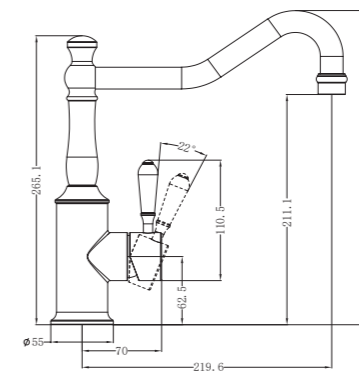

Kitchen Mixer Gooseneck Spout

Wels Rating: 5 Star, 6L/Min
Wels REG No.T4O269

Colours Available:

NR69210601AB
With White Porcelain Lever
Aged Brass

NR69210602AB
With Metal Lever
Aged Brass

Basin Mixer Hook Spout

Wels Rating: 5 Star, 6L/Min
Wels REG No.T4O263

Colours Available:

NR69210201AB
With White Porcelain Lever
Aged Brass

NR69210202AB
With Metal Lever
Aged Brass

Kitchen Mixer Hook Spout

Wels Rating: 5 Star, 6L/Min
Wels REG No.T4O268

Colours Available:

NR69210701AB
With White Porcelain Lever
Aged Brass

NR69210702AB
With Metal Lever
Aged Brass

Pull Out Sink Mixer
 With Vegie Spray Function
 Wels Rating: 6 Star, 4.5L/Min
 Wels REG No.T41364