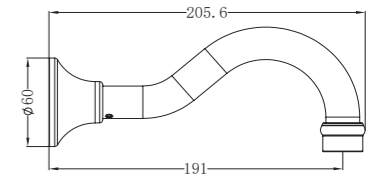

Colours Available:

NR6986MB
Matte Black

Bath Spout Only

NR692103MB
Matte Black

Single Towel Rail 600mm

Colours Available:

NR6924MB
Matte Black

Double Towel Rail 600mm