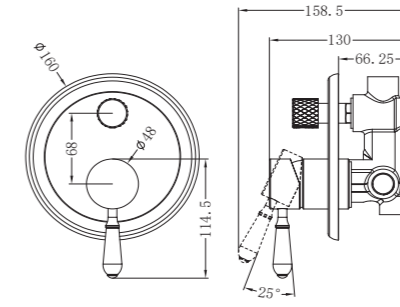

Shower Mixer
With Divertor

Colours Available: