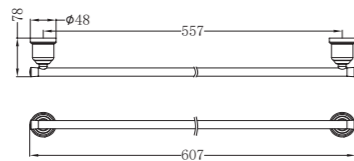

NR692103AB
Aged Brass

Single Towel Rail 600mm

Colours Available:

NR6924AB
Aged Brass

Double Towel Rail 600mm

NR6924dAB
Aged Brass

Shower Arm

Colours Available: