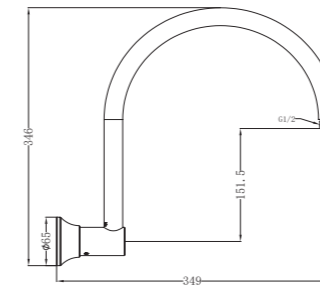

NR692103AB
Aged Brass

Single Towel Rail 600mm

Colours Available:

NR6924AB
Aged Brass

Double Towel Rail 600mm

NR6924dAB
Aged Brass

Shower Arm

Colours Available:

NR508AB
Aged Brass

200mm Shower Head

Wels Rating: 3 Star, 9L/Min
Wels REG No. S16690

NR508094AB
Aged Brass

Twin Shower

With White Porcelain Hand Shower
 Wels Rating: 3 Star, 9L/Min
 Wels REG No. S17458

Twin Shower