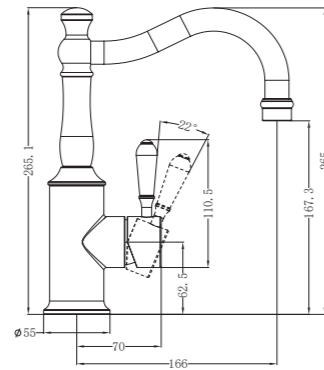

Kitchen Mixer Gooseneck Spout

Wels Rating: 5 Star, 6L/Min
Wels REG No.T40269

Colours Available:

NR69210601CH
With White Porcelain Lever
Chrome

NR69210602CH
With Metal Lever
Chrome

NR69210603CH
With Black Porcelain Lever
Chrome

Basin Mixer Hook Spout

Wels Rating: 5 Star, 6L/Min
Wels REG No.T40263

Colours Available:

NR69210201CH
With White Porcelain Lever
Chrome

NR69210202CH
With Metal Lever
Chrome

NR69210203CH
With Black Porcelain Lever
Chrome