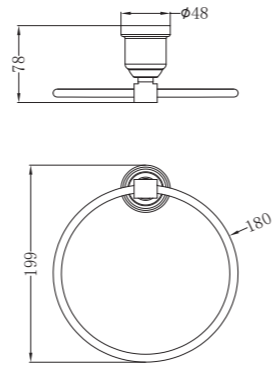

Colours Available:

NR6924CH
Chrome

Double Towel Rail 600mm

NR6924dCH
Chrome

Shower Arm

Colours Available:

NR508CH
Chrome

200mm Shower Head

Wels Rating: 3 Star, 9L/Min
Wels REG No. S16690

NR508094CH
Chrome

Robe Hook

Colours Available:

NR6982MB
Matte Black

Towel Ring

NR6980MB
Matte Black

Toilet Roll Holder

NR6924dMB
Matte Black

Shower Arm

Colours Available:

NR508MB
Matte Black

200mm Shower Head

Wels Rating: 3 Star, 9L/Min
Wels REG No. S16690

NR508094MB
Matte Black

Robe Hook