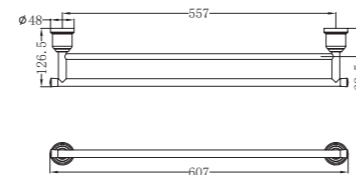

Colours Available:

NR6986MB
Matte Black

Bath Spout Only

NR692103MB
Matte Black

Single Towel Rail 600mm

Colours Available:

NR6924MB
Matte Black

Double Towel Rail 600mm