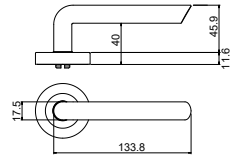

RANGE INFORMATION

Proudly designed and assembled in Australia, the Brass Core range offers the largest variety of compliant lever options.

Available with:

- Lockwood Rose Furniture Series 1220, 1360, 1370, 1420
- Lockwood Plate Furniture Series 200, 202, 212, 224, 1800, 2800, 4800, 5800
- Lockwood Brass Furniture Series is also available with traditional lever designs Levers 41, 47, 59, 70, 74, 77, 90, 97 and knob 20

Lever 104

For more information on the range or to view images of the traditional lever range visit www.lockweb.com.au

ASSA ABLOY Australia Pty Limited ABN 90 086 451 907 ©2021_MC10806

ASSA ABLOY