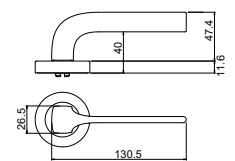

RANGE INFORMATION

Proudly designed and assembled in Australia, the Brass Core range offers the largest variety of compliant lever options.

Available with:

- Lockwood Rose Furniture Series 1220, 1360, 1370, 1420
- Lockwood Plate Furniture Series 200, 202, 212, 224, 1800, 2800, 4800, 5800
- Lockwood Brass Furniture Series is also available with traditional lever designs Levers 41, 47, 59, 70, 74, 77, 90, 97 and knob 20

Lever 123

For more information on the range or to view images of the traditional lever range visit www.lockweb.com.au

ASSA ABLOY Australia Pty Limited ABN 90 086 451 907 ©2021_MC10806

ASSA ABLOY