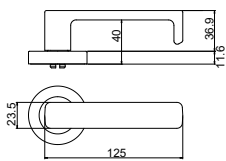

RANGE INFORMATION

Proudly designed and assembled in Australia, the Brass Core range offers the largest variety of compliant lever options.

Available with:

- Lockwood Rose Furniture Series 1220, 1360, 1370, 1420
- Lockwood Plate Furniture Series 200, 202, 212, 224, 1800, 2800, 4800, 5800
- Lockwood Brass Furniture Series is also available with traditional lever designs Levers 41, 47, 59, 70, 74, 77, 90, 97 and knob 20

Lever 76