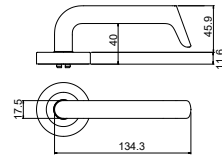

RANGE INFORMATION

Proudly designed and assembled in Australia, the Brass Core range offers the largest variety of compliant lever options.

Available with:

- Lockwood Rose Furniture Series 1220, 1360, 1370, 1420
- Lockwood Plate Furniture Series 200, 202, 212, 224, 1800, 2800, 4800, 5800
- Lockwood Brass Furniture Series is also available with traditional lever designs Levers 41, 47, 59, 70, 74, 77, 90, 97 and knob 20

Lever 102

For more information on the range or to view images of the traditional lever range visit www.lockweb.com.au

ASSA ABLOY Australia Pty Limited ABN 90 086 451 907 ©2021_MC10806

ASSA ABLOY