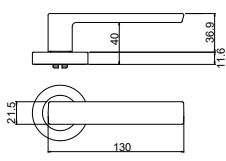

RANGE INFORMATION

Proudly designed and assembled in Australia, the Brass Core range offers the largest variety of compliant lever options.

Available with:

- Lockwood Rose Furniture Series 1220, 1360, 1370, 1420
- Lockwood Plate Furniture Series 200, 202, 212, 224, 1800, 2800, 4800, 5800
- Lockwood Brass Furniture Series is also available with traditional lever designs Levers 41, 47, 59, 70, 74, 77, 90, 97 and knob 20

Lever 101

For more information on the range or to view images of the traditional lever range visit www.lockweb.com.au

ASSA ABLOY Australia Pty Limited ABN 90 086 451 907 ©2021_MC10806

ASSA ABLOY