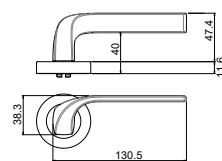

RANGE INFORMATION

Proudly designed and assembled in Australia, the Brass Core range offers the largest variety of compliant lever options.

Available with:

- Lockwood Rose Furniture Series 1220, 1360, 1370, 1420
- Lockwood Plate Furniture Series 200, 202, 212, 224, 1800, 2800, 4800, 5800
- Lockwood Brass Furniture Series is also available with traditional lever designs Levers 41, 47, 59, 70, 74, 77, 90, 97 and knob 20

Lever 122

For more information on the range or to view images of the traditional lever range visit www.lockweb.com.au

ASSA ABLOY Australia Pty Limited ABN 90 086 451 907 ©2021_MC10806

ASSA ABLOY