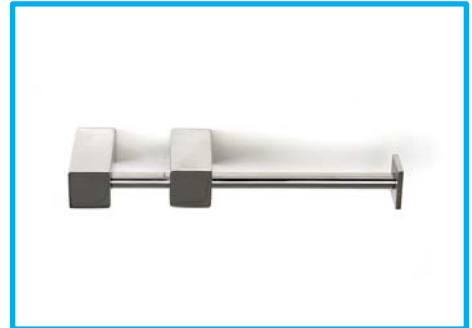

JAZ Range

Barben bathware collection

Single Towel Rail
J-0016 (625mm)
J-0019 (925mm)

Double Towel Rail
J-5016 (625mm)
J-5019 (925mm)

Soap Dish
J-107

Shower Shelf
J-9994

Towel Ring
J-103

Toilet Roll Holder
J-1309

Toilet Roll Holder
J-1309R

Toilet Roll Holder
J-1309D

Hand Towel Holder
J-103D

Robe Hook
J-105

Dress Trim
J-DT

Lug Fixing
J-LF

Used to fix accessories to glass. Glass thickness to be nominated to ensure correct fixings supplied