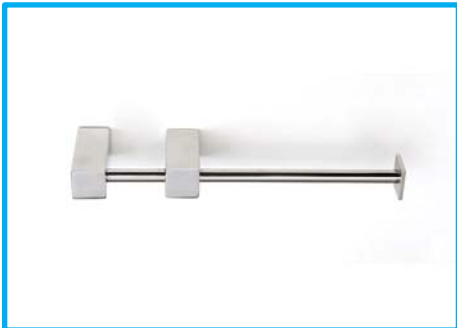

JAZ Range

Barben bathware collection

Single Towel Rail
J-0016 (625mm)
J-0019 (925mm)

Double Towel Rail
J-5016 (625mm)
J-5019 (925mm)

Soap Dish
J-107

Shower Shelf
J-9994

Towel Ring
J-103

Toilet Roll Holder
J-1309

Toilet Roll Holder
J-1309R

Toilet Roll Holder
J-1309D

Hand Towel Holder
J-103D

Robe Hook
J-105

Dress Trim
J-DT

Lug Fixing
J-LF

Used to fix accessories to glass. Glass thickness to be nominated to ensure correct fixings supplied