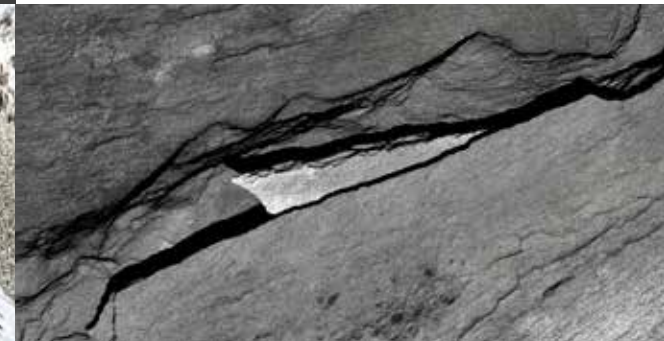

SHARED TRESPA® METEON® QUALITIES

The new finish exhibits as good a performance as the existing Trespa® Meteon® finishes in durability, cleanability and longevity.

NEW COMBINATIONS

A new look can be achieved by using the new Matt finish alongside the existing Trespa® Meteon® Satin, Rock and Gloss finishes, as well as with other façade materials such as metal and stone.

NATURAL TOUCH

A natural feeling panel facilitates a unique, tactile experience. Its surface is matt from every angle.

CLOSER TO NATURE

MATT FINISH

THE NEW MATT FINISH ACCENTUATES AN AUTHENTIC AND NATURAL SENSE IN FAÇADE DESIGN. ▶