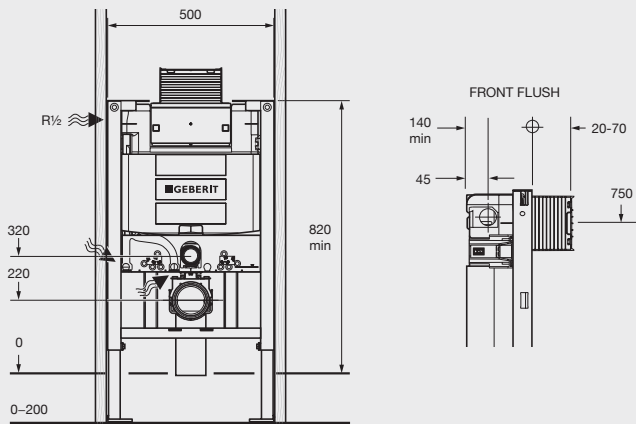

*Requires **Geberit Sigma8**
Product Code: 1842013

Omega specs

Omega Button Specs

Omega20

Omega60

Omega Square Dual-flush remote

Cistern and Button Installation

For Vanity/Hob - Top press
180mm, Front press 140mm