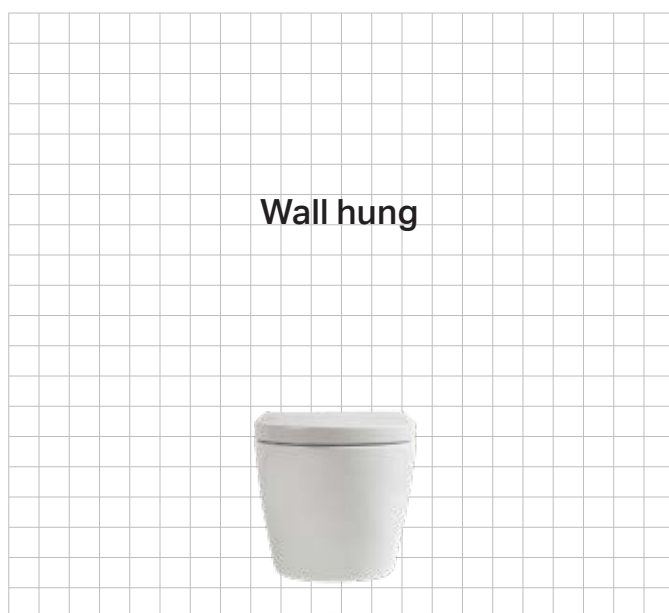

1811567
Black

Sigma Square Dual-flush remote

9505488
Raised Care Dual-flush
Button Chrome ABS

Cistern compatibility

All Sigma buttons are compatible with Sigma8 concealed cisterns.

Mechanical operation, front press

WELS 4 star

Average flush volume 3.4L

Converts to pneumatic

One piece blow moulded tank

25 years spare parts availability guarantee

Up to 15 years warranty and spare parts availability of 25 years. Suits all major brands of toilet pans.

Step 2 Choose your pan

Step 3 Choose your cistern

Chair bracket 1800906 required for Wall hung Installation

Note: Cistern cannot be serviced via remote buttons. Consider service access requirements before installation.

Omega Buttons

Options with Omega concealed cisterns.

When choosing an Omega cistern and button combination, you need to establish what type of access the cistern will have. This can be for undercounter or a vanity/hob application with Front press or Top press button. Knowing this will help to guide your product selection. First, choose a button type that works with your access. Second, establish if you're using a Back to wall or Wall hung pan. Then choose the Omega cistern that works with your choice of pan.