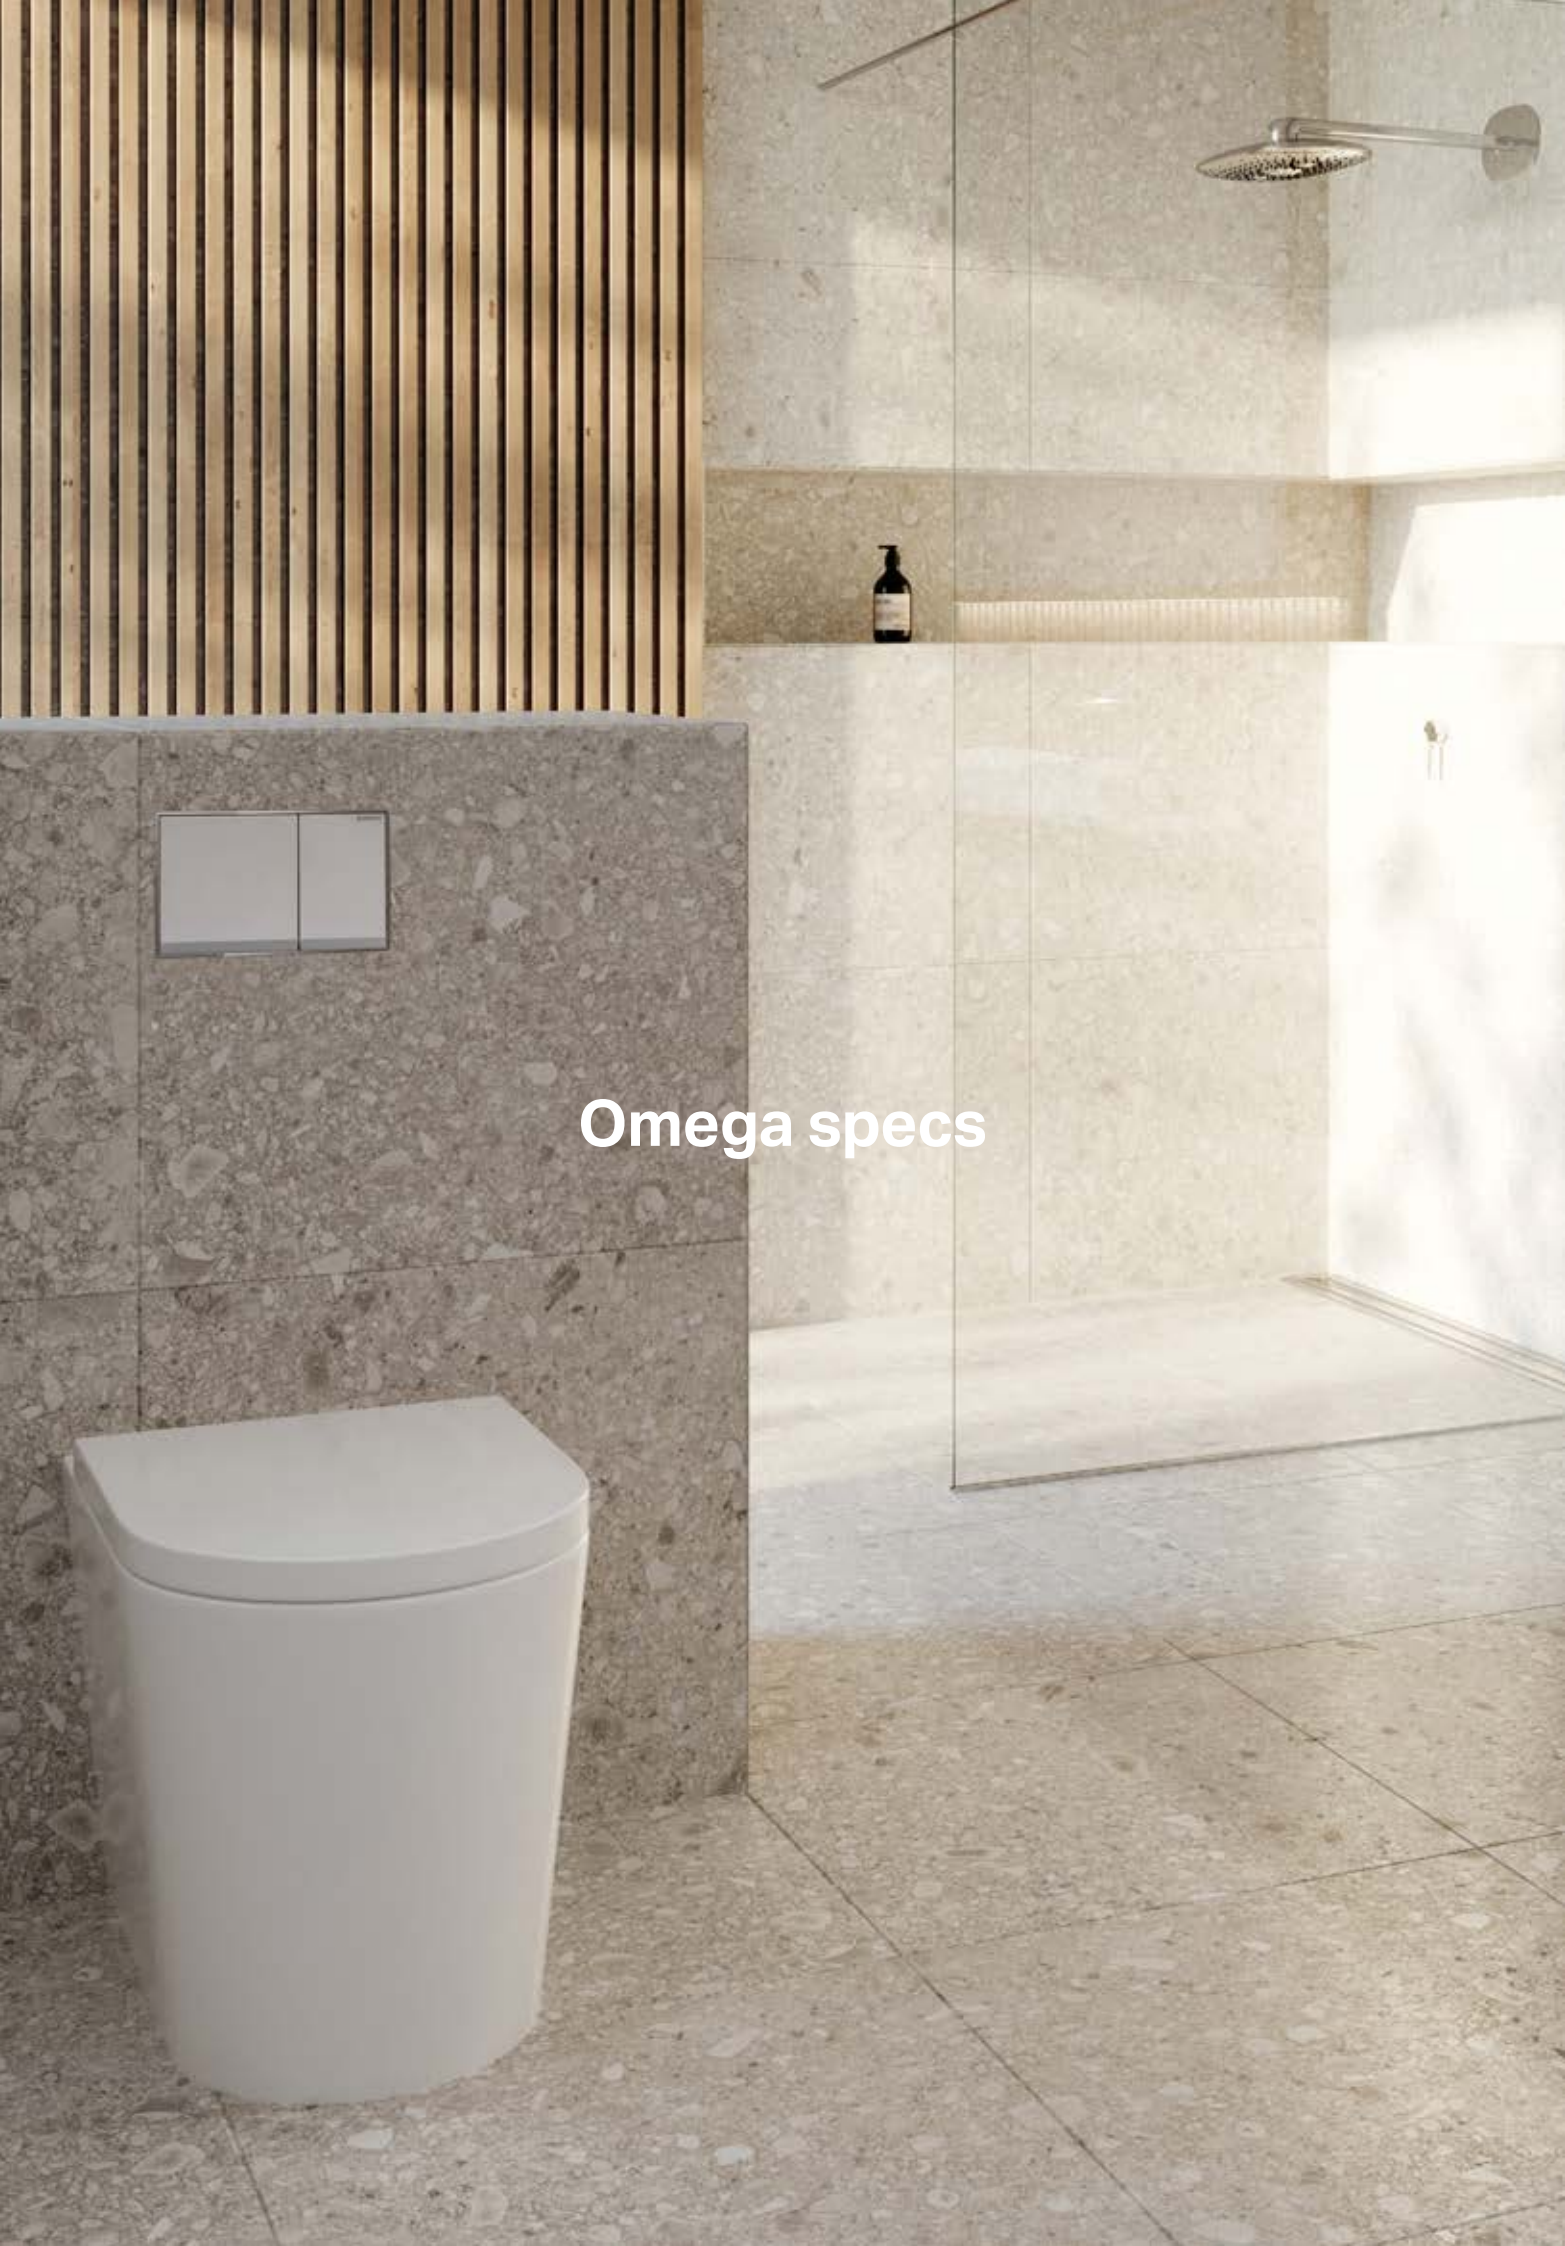

Omega specs