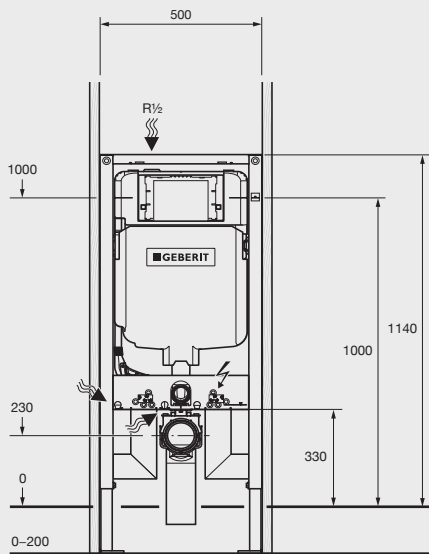

Omega Undercounter Cistern

Wall hung

Product Code: 1842019

The Omega Undercounter cistern Wall hung with frame is designed for mounting your Wall hung pan and fits within a 180 mm wall cavity. Remote button can be installed up to 2M from the cistern.

Sigma Square Dual-flush remote

Installation casing for in-wall applications for Round and Square Sigma Remote Buttons

Cistern and Button Installation

90mm Wall cavity

Sigma
Wall hung install

The Geberit Sigma8 Cistern with frame allows for mounting your Wall hung pan and is slim enough to fit within a standard 90mm wall cavity.