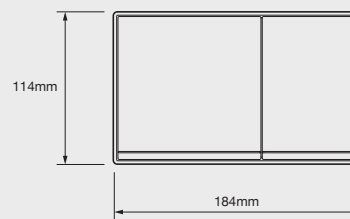

*Requires **Geberit Sigma8**
Product Code: 1842013

Omega specs

Omega Button Specs

Omega20

Omega60

Omega Square Dual-flush remote

Cistern and Button Installation

For Vanity/Hob - Top press
180mm, Front press 140mm