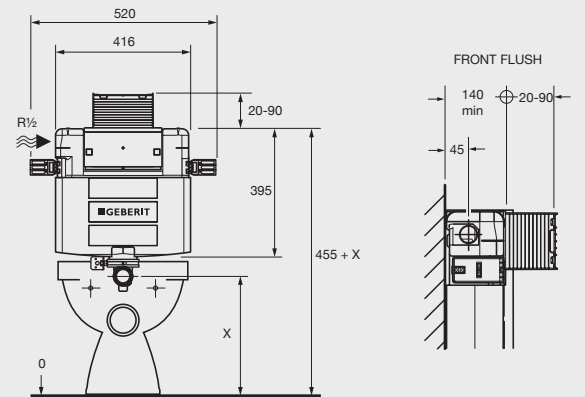

Cistern cannot be serviced via remote buttons. Consider service access requirements before installation.

*Wall hung pan in-duct configuration is also available.

*This configuration requires a chair bracket 1800906 and fits within a 135mm wall cavity.

*Requires **Geberit Sigma8**
Product Code: 1842013

Omega specs

Omega Button Specs

Omega20

Omega60

Omega Square Dual-flush remote

Cistern and Button Installation

For Vanity/Hob - Top press
180mm, Front press 140mm

Omega
Undercounter Cistern Wall hung

The Omega Undercounter cistern with frame is designed for mounting your Wall hung pan into low height wall or hob wall installations.

Geberit Omega Undercounter Cistern with frame
Product Code: 1842019