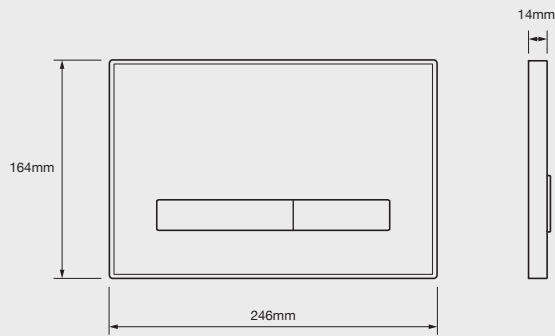

Omega Undercounter Cistern

Wall hung

Product Code: 1842019

The Omega Undercounter cistern Wall hung with frame is designed for mounting your Wall hung pan and fits within a 180 mm wall cavity. Remote button can be installed up to 2M from the cistern.

Note: Cistern cannot be serviced via remote buttons. Consider service access requirements before installation.

Sigma Specs

Sigma Button Specs

Sigma80

Sigma70

Sigma50

Sigma01

Sigma Round Dual-flush remote

Sigma Square Dual-flush remote

Installation casing for in-wall applications for Round and Square Sigma Remote Buttons

Cistern and Button Installation

90mm Wall cavity

Sigma
Wall hung install

The Geberit Sigma8 Cistern with frame allows for mounting your Wall hung pan and is slim enough to fit within a standard 90mm wall cavity.