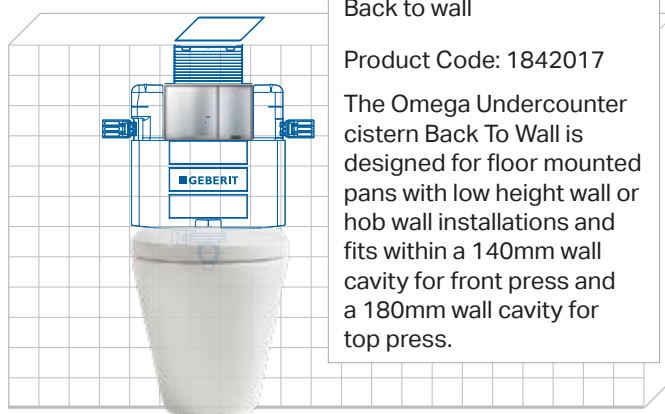

Cistern compatibility

All Omega buttons are compatible with Omega undercounter concealed cisterns.

Front or top press button installation option

Mechanical operation

WELS 4star

Average flush volume 3.5L

One piece blow moulded tank

25 year spare parts availability guarantee

Up to 15 years warranty and spare parts availability of 25 years. Suits all major brands of toilet pans.

Step 2 Choose your pan

Step 3 Choose your cistern