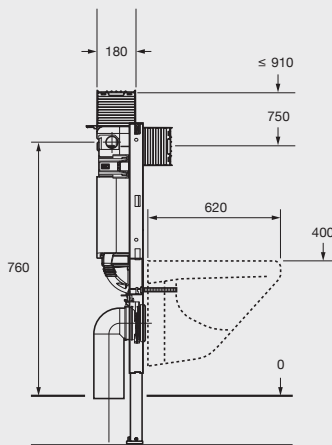

Cistern cannot be serviced via remote buttons. Consider service access requirements before installation.

*Wall hung pan in-duct configuration is also available.

*This configuration requires a chair bracket 1800906 and fits within a 135mm wall cavity.

*Requires **Geberit Sigma8**
Product Code: 1842013

Omega specs

Omega Button Specs

Omega20

Omega60

Omega Square Dual-flush remote

Cistern and Button Installation

For Vanity/Hob - Top press
180mm, Front press 140mm

Omega
Undercounter Cistern Wall hung

The Omega Undercounter cistern with frame is designed for mounting your Wall hung pan into low height wall or hob wall installations.

Geberit Omega Undercounter Cistern with frame
Product Code: 1842019