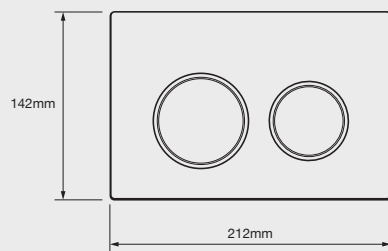

*Requires **Geberit Sigma8**
Product Code: 1842013

Omega specs

Omega Button Specs

Omega20

Omega60

Omega Square Dual-flush remote

Cistern and Button Installation

For Vanity/Hob - Top press
180mm, Front press 140mm