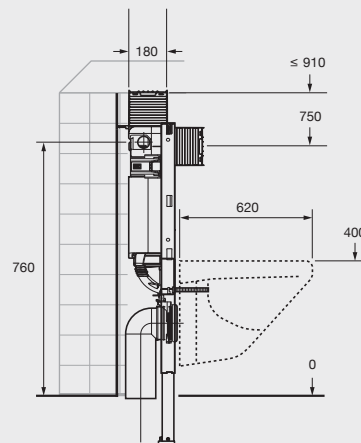

For Vanity/Hob - Top press
180mm, Front press 140mm

Omega
Undercounter Cistern Back to wall

The Omega Undercounter cistern Back to wall is designed for floor mounted pans with low height wall or hob wall installations.

Geberit Omega Undercounter Cistern
Product Code: 1842017

Remote Cistern and Button Installation

Remotes can be installed up to 2 meters from cistern

Remotes can be installed up to 2 meters from cistern

Omega Undercounter Cistern Back to wall

The Omega Undercounter cistern Back to wall is designed for floor mounted pans with low height wall or hob wall installations.

Geberit Omega Undercounter Cistern
Product Code: 1842017

Omega Undercounter Cistern Wall hung