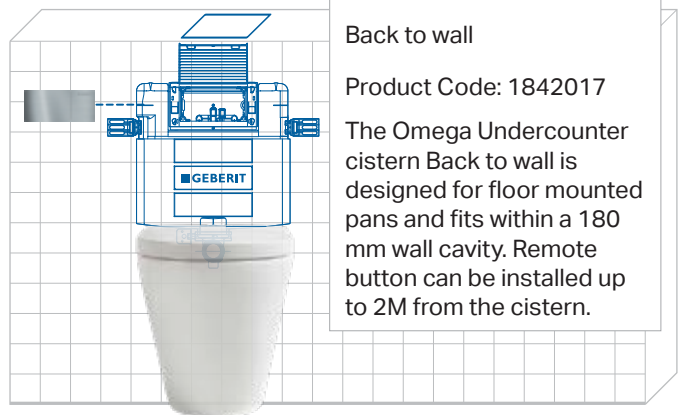

Cistern compatibility

All Omega buttons are compatible with Omega undercounter concealed cisterns.

Front or top press button installation option

Mechanical operation

WELS 4star

Average flush volume 3.5L

Converts to pneumatic

One piece blow moulded tank

25 year spare parts availability guarantee

Up to 15 years warranty and spare parts availability of 25 years. Suits all major brands of toilet pans.

Step 2 Choose your pan

Step 3 Choose your cistern

Omega Undercounter Cistern

Back to wall

Product Code: 1842017

The Omega Undercounter cistern Back to wall is designed for floor mounted pans and fits within a 180 mm wall cavity. Remote button can be installed up to 2M from the cistern.