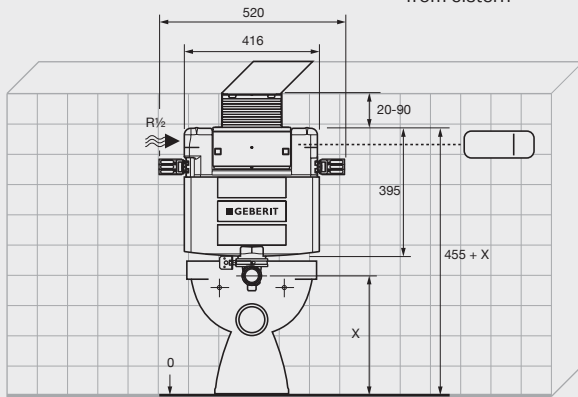

Omega
Undercounter Cistern Wall hung

The Omega Undercounter cistern with frame is designed for mounting your Wall hung pan into low height wall or hob wall installations.

Geberit Omega Undercounter Cistern with frame
Product Code: 1842019

For Vanity/Hob - Top press
180mm, Front press 140mm

Omega
Undercounter Cistern Back to wall

The Omega Undercounter cistern Back to wall is designed for floor mounted pans with low height wall or hob wall installations.

Geberit Omega Undercounter Cistern
Product Code: 1842017

Remote Cistern and Button Installation

Remotes can be installed up to 2 meters from cistern

Remotes can be installed up to 2 meters from cistern

Omega Undercounter Cistern Back to wall