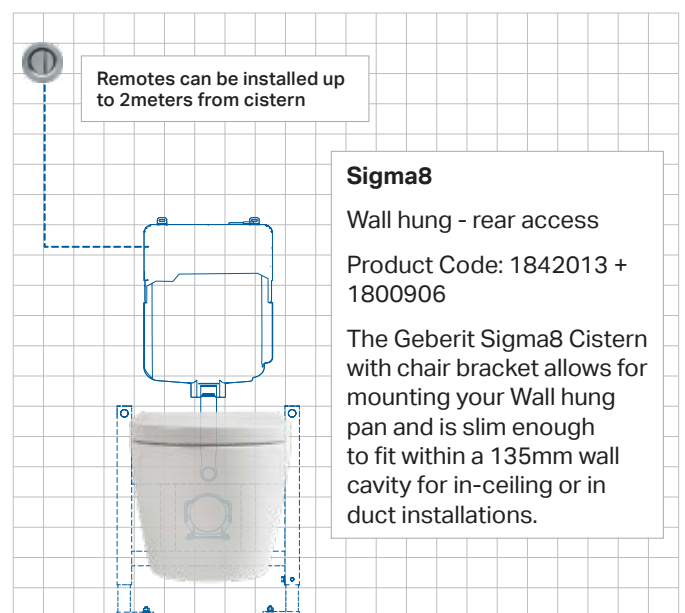

1811567
Black

Sigma Square Dual-flush remote

9505488
Raised Care Dual-flush
Button Chrome ABS

Cistern compatibility

All Sigma buttons are compatible with Sigma8 concealed cisterns.

Mechanical operation, front press

Step 2 Choose your pan

Step 3 Choose your cistern

Chair bracket 1800906 required for Wall hung Installation

Note: Cistern cannot be serviced via remote buttons. Consider service access requirements before installation.