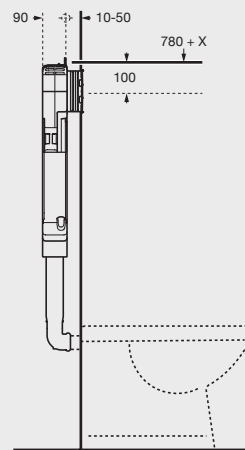

Sigma
Back to wall install