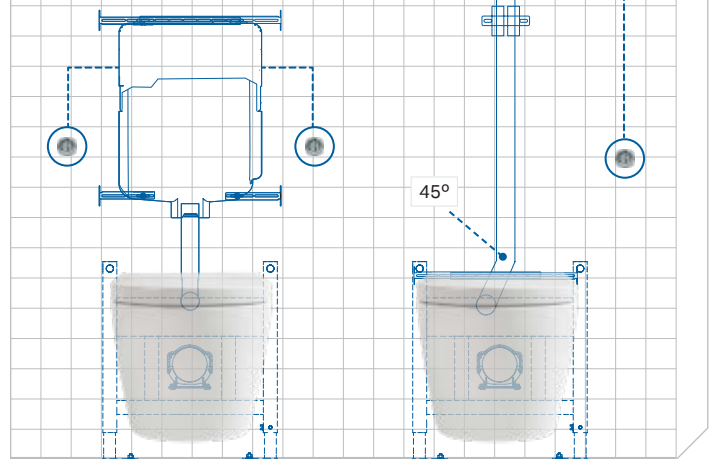

Sigma in-wall cisterns can be installed – Back to wall or Wall hung in the bathroom. Omega cisterns are intended for low height applications including under-counter or in a vanity/hob and allow the freedom of choice with Back to wall or Wall hung pans. For more challenging bathroom applications, Geberit Remote concealed cisterns can be installed in-ceiling, in-wall or in-duct configurations.

Standard wall height

Remote in-ceiling Wall hung mounted

Cistern cannot be serviced via remote buttons.
Consider service access requirements before installation.

*Back to wall pan configuration also available

Remotes can
be installed up
to 2 meters
from cistern

Undercounter

Low height or under counter installation.

*Back to wall pan configuration also available
Note - Max height is 910mm for Top press. Can be
higher if Front press.

Half wall height

Remote in-duct/ rear access

*Back to wall pan configuration
also available

Remotes left or right compatible

Sigma Button Range

Options with Sigma concealed cisterns.

When choosing a Sigma cistern and button combination, you need to establish what type of access the cistern will have. This can be in-wall with Back to wall or Wall hung cistern. Knowing this will help to guide your product selection. First, choose a button type that works with your service access. Second, establish if you're using a Back to wall or Wall hung pan. Then choose the Sigma cistern that works with your choice of pan.