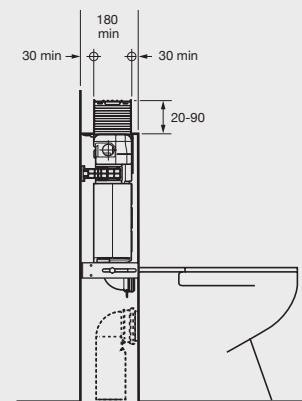

Omega
Undercounter Cistern Back to wall

The Omega Undercounter cistern Back to wall is designed for floor mounted pans with low height wall or hob wall installations.

Geberit Omega Undercounter Cistern
Product Code: 1842017