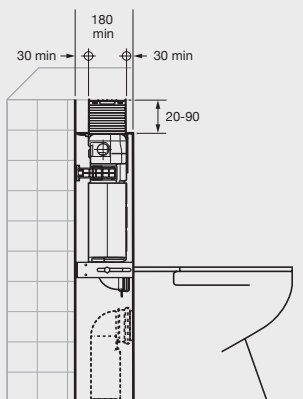

Geberit Omega Undercounter Cistern
Product Code: 1842017

Remote Cistern and Button Installation

Remotes can be installed up to 2 meters from cistern

Remotes can be installed up to 2 meters from cistern

Omega Undercounter Cistern Back to wall