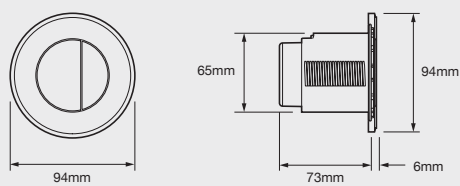

Note: Cistern cannot be serviced via remote buttons. Consider service access requirements before installation.

Sigma Specs

Sigma Button Specs

Sigma80

Sigma70

Sigma50

Sigma01

Sigma Round Dual-flush remote

Sigma Square Dual-flush remote

Installation casing for in-wall applications for Round and Square Sigma Remote Buttons

Cistern and Button Installation

90mm Wall cavity

Sigma
Wall hung install

The Geberit Sigma8 Cistern with frame allows for mounting your Wall hung pan and is slim enough to fit within a standard 90mm wall cavity.