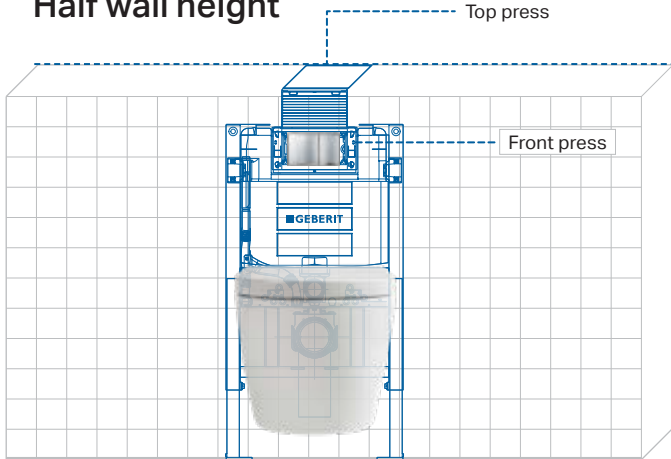

Standard wall height

Remote in-ceiling Wall hung mounted

Cistern cannot be serviced via remote buttons.
Consider service access requirements before installation.

*Back to wall pan configuration also available

Remotes can
be installed up
to 2 meters
from cistern

Undercounter

Low height or under counter installation.

*Back to wall pan configuration also available
Note - Max height is 910mm for Top press. Can be
higher if Front press.

Half wall height

Remote in-duct/ rear access

*Back to wall pan configuration
also available

Remotes left or right compatible

Sigma Button Range

Options with Sigma concealed cisterns.

When choosing a Sigma cistern and button combination, you need to establish what type of access the cistern will have. This can be in-wall with Back to wall or Wall hung cistern. Knowing this will help to guide your product selection. First, choose a button type that works with your service access. Second, establish if you're using a Back to wall or Wall hung pan. Then choose the Sigma cistern that works with your choice of pan.