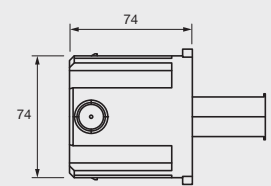

Note: Cistern cannot be serviced via remote buttons. Consider service access requirements before installation.

Sigma Specs

Sigma Button Specs

Sigma80

Sigma70

Sigma50

Sigma01

Sigma Round Dual-flush remote

Sigma Square Dual-flush remote

Installation casing for in-wall applications for Round and Square Sigma Remote Buttons

Cistern and Button Installation

90mm Wall cavity

Sigma
Wall hung install

The Geberit Sigma8 Cistern with frame allows for mounting your Wall hung pan and is slim enough to fit within a standard 90mm wall cavity.