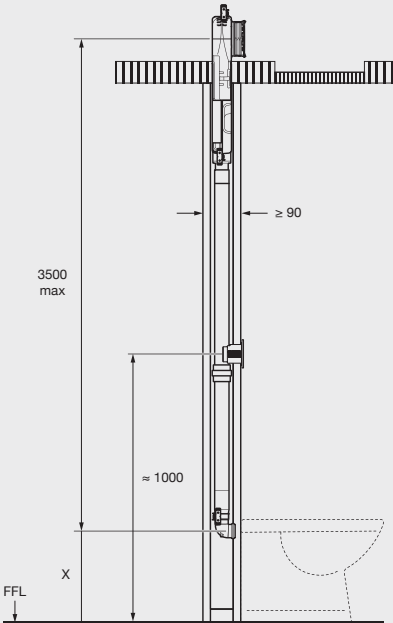

Remote Cistern and Button Installation

Front View