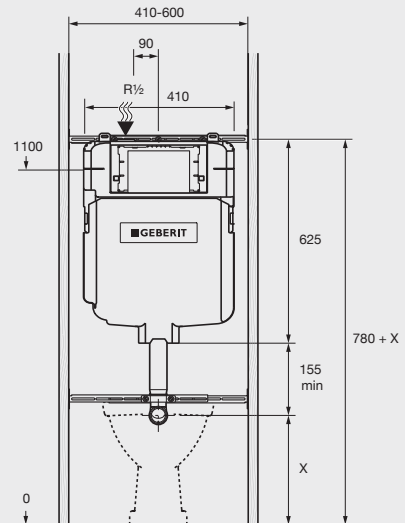

90mm Wall cavity