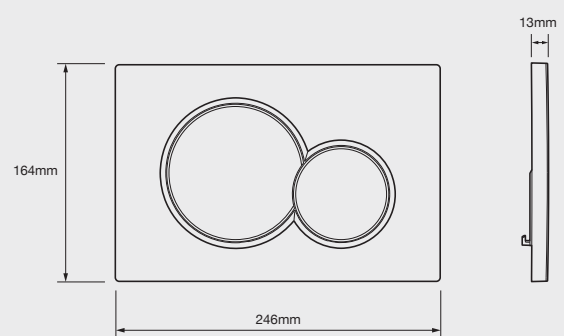

Omega Undercounter Cistern

Wall hung

Product Code: 1842019

The Omega Undercounter cistern Wall hung with frame is designed for mounting your Wall hung pan and fits within a 180 mm wall cavity. Remote button can be installed up to 2M from the cistern.

Note: Cistern cannot be serviced via remote buttons. Consider service access requirements before installation.

Sigma Specs

Sigma Button Specs

Sigma80

Sigma70

Sigma50

Sigma01

Sigma Round Dual-flush remote

Sigma Square Dual-flush remote

Installation casing for in-wall applications for Round and Square Sigma Remote Buttons

Cistern and Button Installation

90mm Wall cavity

Sigma
Wall hung install

The Geberit Sigma8 Cistern with frame allows for mounting your Wall hung pan and is slim enough to fit within a standard 90mm wall cavity.