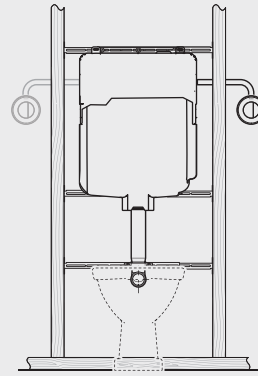

Remote Cistern and Button Installation

Front View