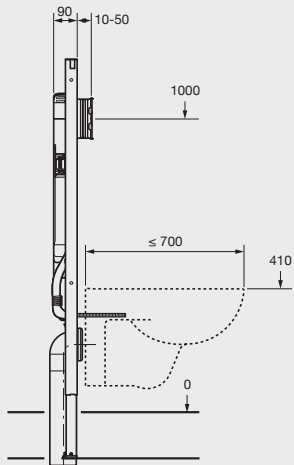

Sigma Square Dual-flush remote

Installation casing for in-wall applications for Round and Square Sigma Remote Buttons

Cistern and Button Installation

90mm Wall cavity

Sigma
Wall hung install

The Geberit Sigma8 Cistern with frame allows for mounting your Wall hung pan and is slim enough to fit within a standard 90mm wall cavity.