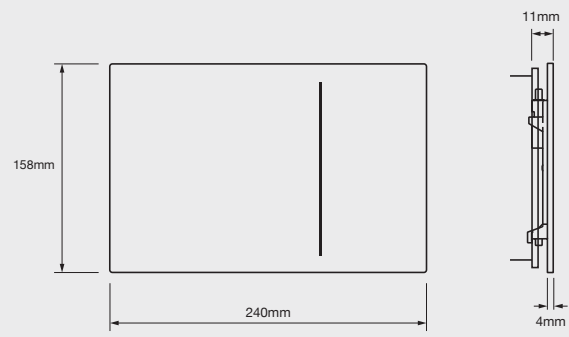

Note: Cistern cannot be serviced via remote buttons. Consider service access requirements before installation.

Sigma Specs

Sigma Button Specs

Sigma80

Sigma70

Sigma50

Sigma01

Sigma Round Dual-flush remote

Sigma Square Dual-flush remote

Installation casing for in-wall applications for Round and Square Sigma Remote Buttons

Cistern and Button Installation

90mm Wall cavity

Sigma
Wall hung install

The Geberit Sigma8 Cistern with frame allows for mounting your Wall hung pan and is slim enough to fit within a standard 90mm wall cavity.