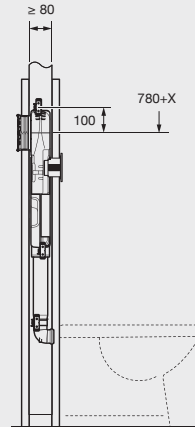

Remote Cistern and Button Installation

Front View

Sigma Remote In-ceiling/mounted install

Cistern cannot be serviced via remote buttons. Consider service access requirements before installation.

*Wall hung pan in-ceiling configuration also available

*This configuration requires a chair bracket 1800906 and fits within a 135mm wall cavity.

*Requires **Geberit Sigma8**
Product Code: 1842013

Sigma Remote In-duct install

Cistern cannot be serviced via remote buttons. Consider service access requirements before installation.

*Wall hung pan in-duct configuration is also available.

*This configuration requires a chair bracket 1800906 and fits within a 135mm wall cavity.

*Requires **Geberit Sigma8**
Product Code: 1842013