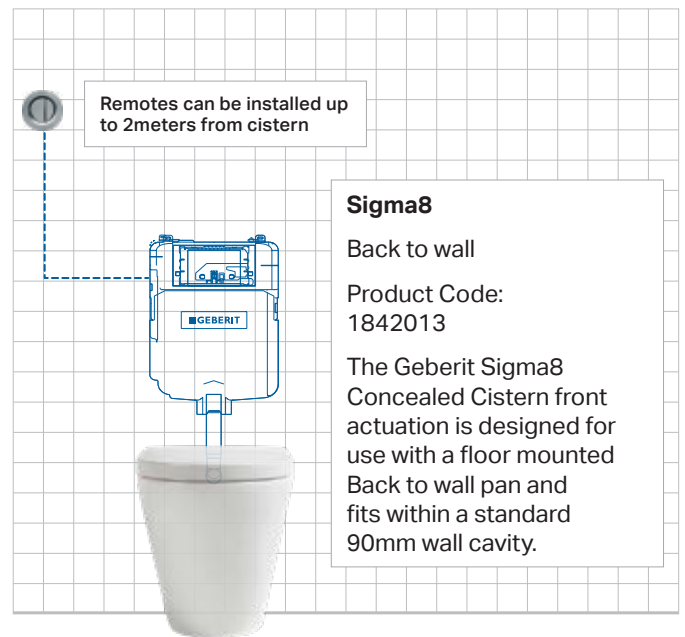

1811567
Black

Sigma Square Dual-flush remote

9505488
Raised Care Dual-flush
Button Chrome ABS

Cistern compatibility

All Sigma buttons are compatible with Sigma8 concealed cisterns.

Mechanical operation, front press

WELS 4 star

Average flush volume 3.4L

Converts to pneumatic

One piece blow moulded tank

25 years spare parts availability guarantee

Up to 15 years warranty and spare parts availability of 25 years. Suits all major brands of toilet pans.

Step 2 Choose your pan

Step 3 Choose your cistern

Chair bracket 1800906 required for Wall hung Installation

Note: Cistern cannot be serviced via remote buttons. Consider service access requirements before installation.