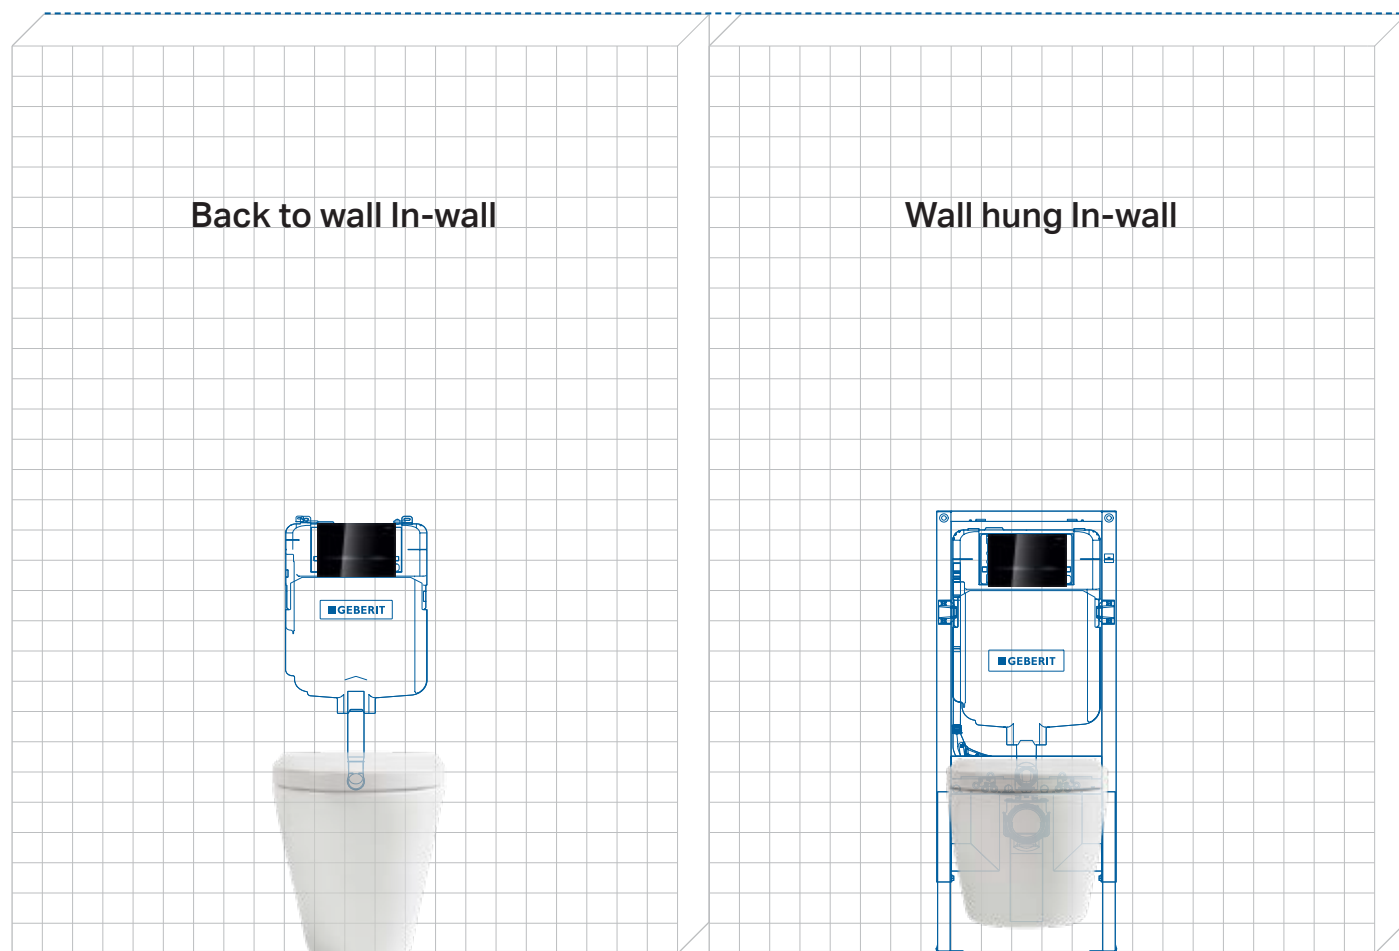

Omega Remotes

Square

Dual-flush button

A compact, square button design that can be located away from the cistern.

DISCOVER HIDDEN BEAUTY

Types of Access

Geberit concealed cisterns are designed to maximise useable space in the bathroom. They are modern and provide a cleaner look by hiding the cistern in wall. For over 50 years, Geberit cisterns have been installed around the world – delivering proven reliability and excellent hygiene.

Sigma in-wall cisterns can be installed – Back to wall or Wall hung in the bathroom. Omega cisterns are intended for low height applications including under-counter or in a vanity/hob and allow the freedom of choice with Back to wall or Wall hung pans. For more challenging bathroom applications, Geberit Remote concealed cisterns can be installed in-ceiling, in-wall or in-duct configurations.

Standard wall height

Remote in-ceiling Wall hung mounted

Cistern cannot be serviced via remote buttons.
Consider service access requirements before installation.

*Back to wall pan configuration also available