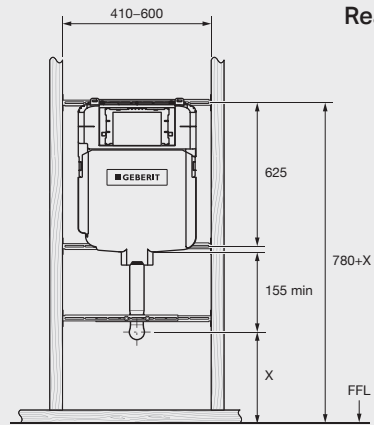

Rear Access View