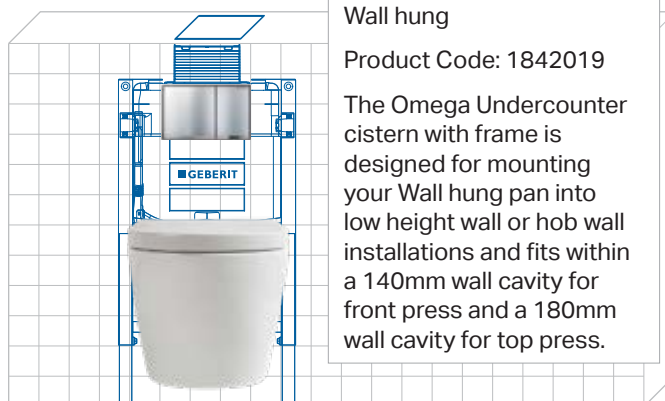

Step 2 Choose your pan

Step 3 Choose your cistern

Omega Remotes

Options with Omega concealed cisterns.

Geberit's choice of Omega remote buttons can be installed up to two metres from the concealed cistern mounted behind the pan. This freedom opens up a range of button positioning options.