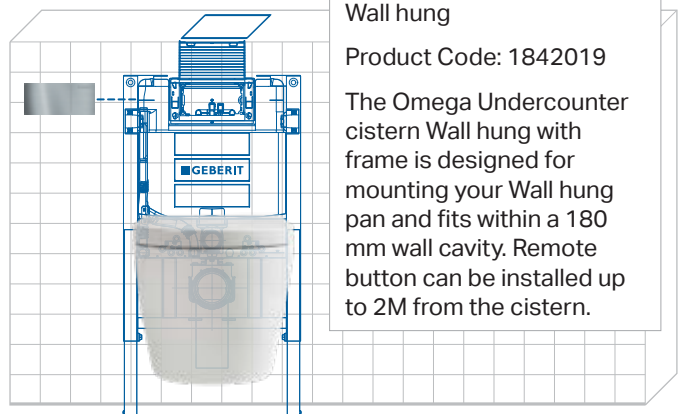

Step 2 Choose your pan

Step 3 Choose your cistern

Omega Undercounter Cistern

Back to wall

Product Code: 1842017

The Omega Undercounter cistern Back to wall is designed for floor mounted pans and fits within a 180 mm wall cavity. Remote button can be installed up to 2M from the cistern.

Omega Undercounter Cistern

Wall hung

Product Code: 1842019

The Omega Undercounter cistern Wall hung with frame is designed for mounting your Wall hung pan and fits within a 180 mm wall cavity. Remote button can be installed up to 2M from the cistern.