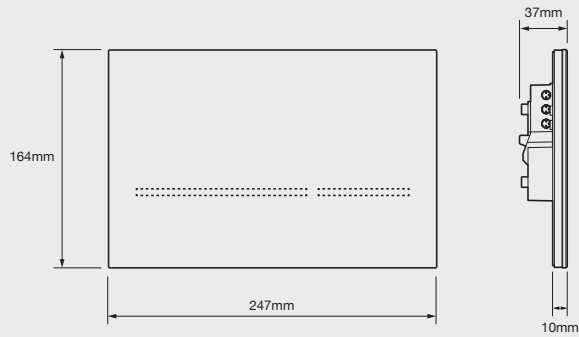

Note: Cistern cannot be serviced via remote buttons. Consider service access requirements before installation.

Sigma Specs

Sigma Button Specs

Sigma80

Sigma70

Sigma50

Sigma01

Sigma Round Dual-flush remote

Sigma Square Dual-flush remote

Installation casing for in-wall applications for Round and Square Sigma Remote Buttons

Cistern and Button Installation

90mm Wall cavity

Sigma
Wall hung install

The Geberit Sigma8 Cistern with frame allows for mounting your Wall hung pan and is slim enough to fit within a standard 90mm wall cavity.