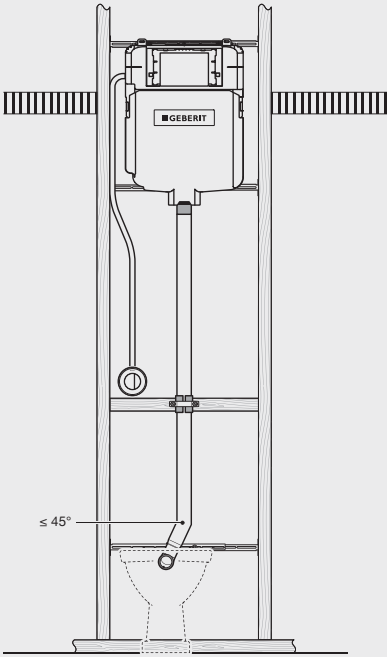

Remote Cistern and Button Installation

Front View