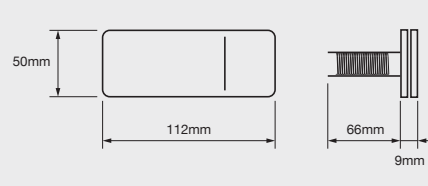

Note: Cistern cannot be serviced via remote buttons. Consider service access requirements before installation.

Sigma Specs

Sigma Button Specs

Sigma80

Sigma70

Sigma50

Sigma01

Sigma Round Dual-flush remote

Sigma Square Dual-flush remote

Installation casing for in-wall applications for Round and Square Sigma Remote Buttons

Cistern and Button Installation

90mm Wall cavity

Sigma
Wall hung install

The Geberit Sigma8 Cistern with frame allows for mounting your Wall hung pan and is slim enough to fit within a standard 90mm wall cavity.