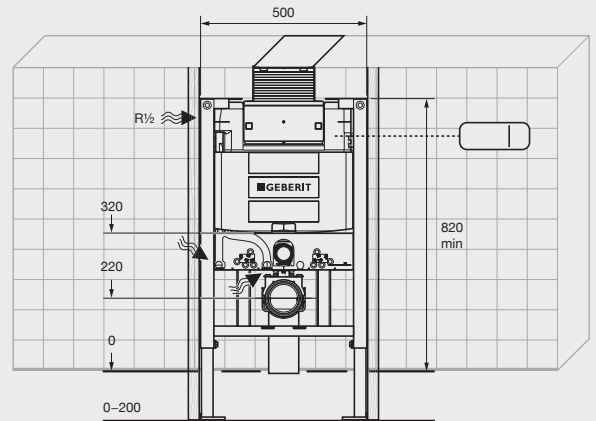

Geberit Omega Undercounter Cistern
Product Code: 1842017

Remote Cistern and Button Installation

Remotes can be installed up to 2 meters from cistern

Remotes can be installed up to 2 meters from cistern

Omega Undercounter Cistern Back to wall

The Omega Undercounter cistern Back to wall is designed for floor mounted pans with low height wall or hob wall installations.

Geberit Omega Undercounter Cistern
Product Code: 1842017

Omega Undercounter Cistern Wall hung