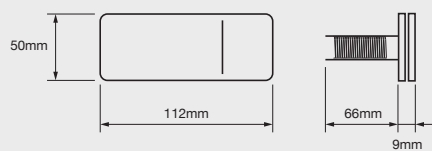

*Requires **Geberit Sigma8**
Product Code: 1842013

Omega specs

Omega Button Specs

Omega20

Omega60

Omega Square Dual-flush remote

Cistern and Button Installation

For Vanity/Hob - Top press
180mm, Front press 140mm