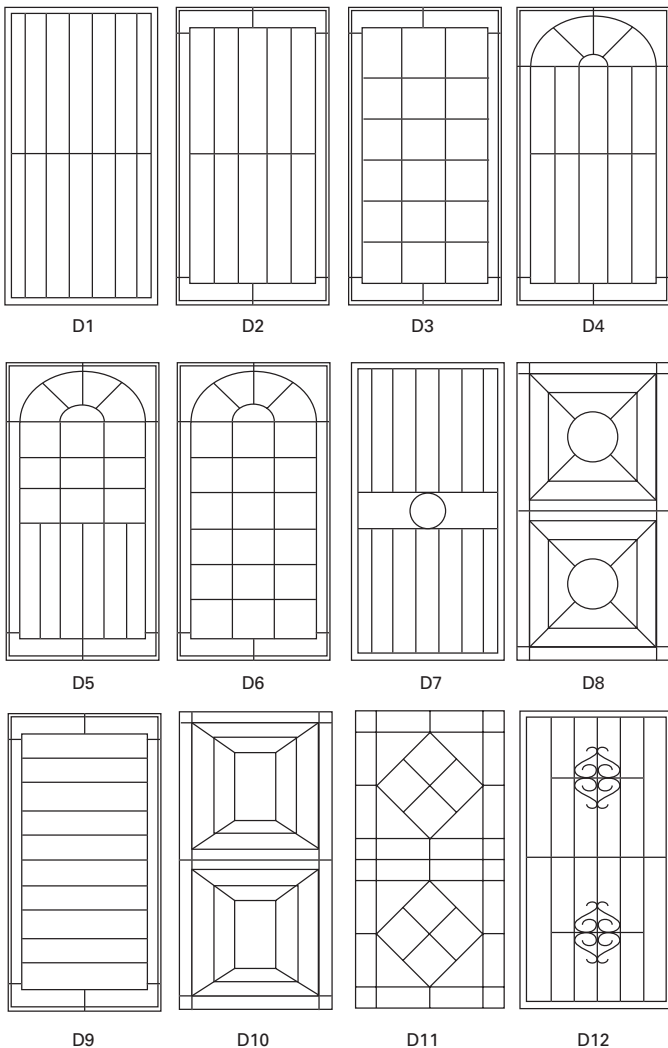

Wrought Iron Doors and Windows

Technical Specifications

Standard Door Grilles Design

Standard Window Grilles Design

Australian Trellis Doors reserves the right to alter specifications without notice. Pattern sizes and forms are indicative only and subject to change to fit required openings.