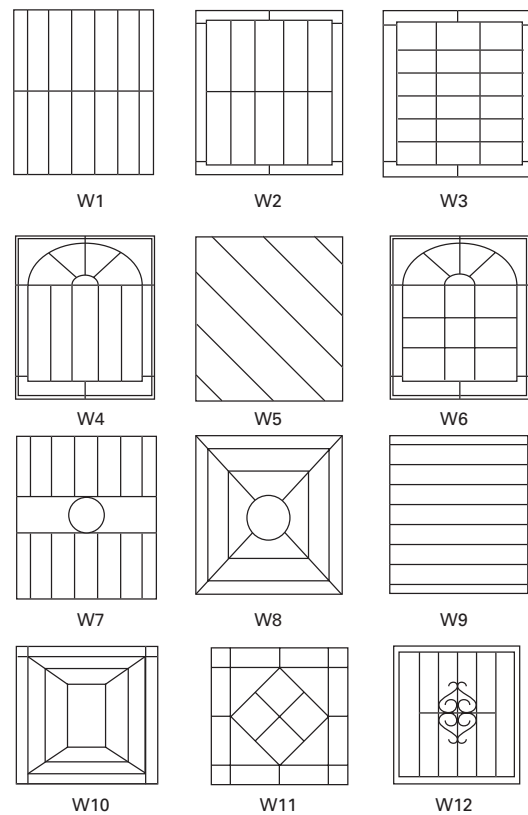

Wrought Iron Doors and Windows

Technical Specifications

Standard Door Grilles Design

Standard Window Grilles Design

Australian Trellis Doors reserves the right to alter specifications without notice. Pattern sizes and forms are indicative only and subject to change to fit required openings.