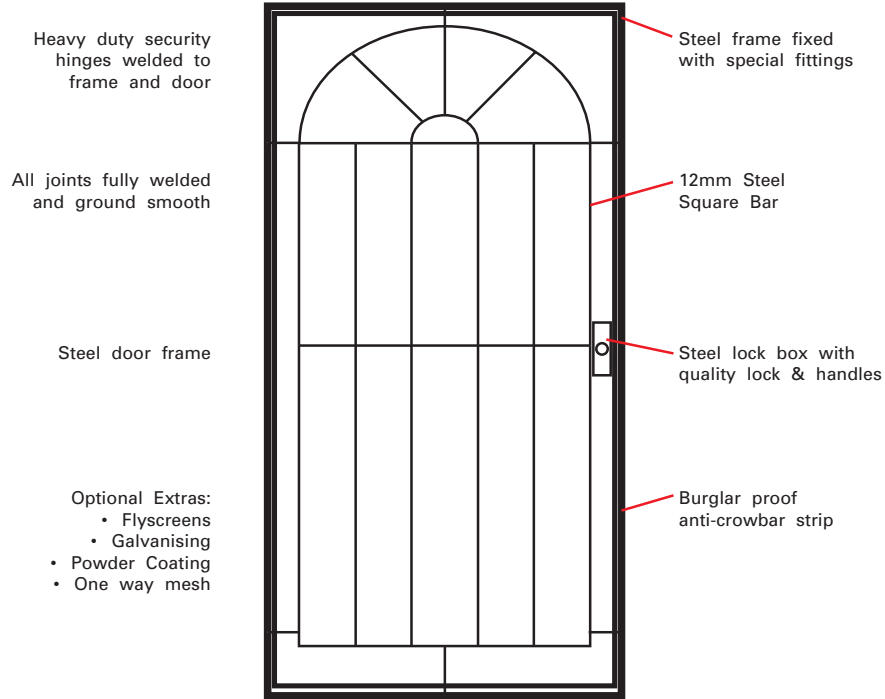

Wrought Iron Doors and Windows

Technical Specifications

Standard Door Grilles Design

Standard Window Grilles Design

Australian Trellis Doors reserves the right to alter specifications without notice. Pattern sizes and forms are indicative only and subject to change to fit required openings.