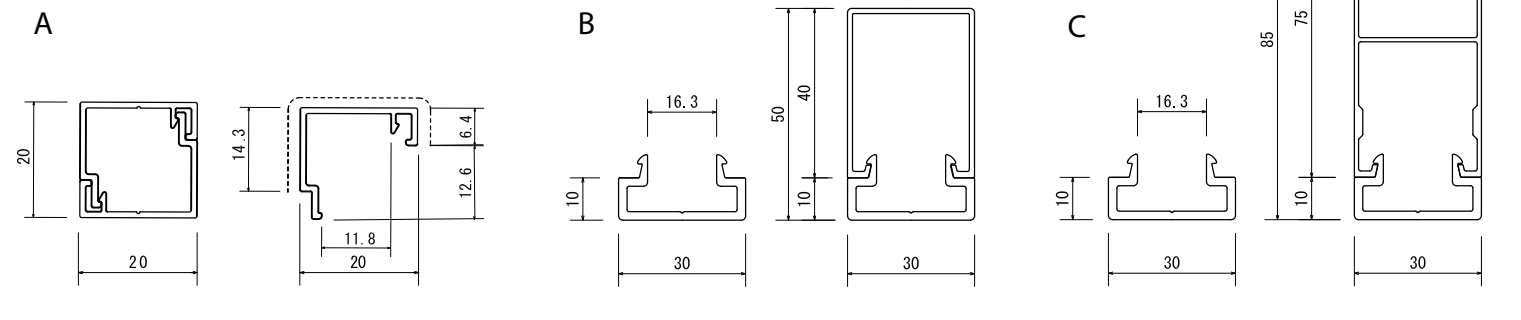

Kabebari dimensions

Size A: 20x20
 Size B: 30x50
 Size C: 30x85

Direct installation example

3			Product name				Project name	Creation date	Number	scale	projection
			Ever Art Wood - Kabebari					2015/9/30	1/1	not to scale	
2			Approval	Chek	Drawing	Design	Customer	Distributor		Manufacturer	
					Hotta	Hotta		covet			
1	No.	DATE	Article for correction	Charge			covet				