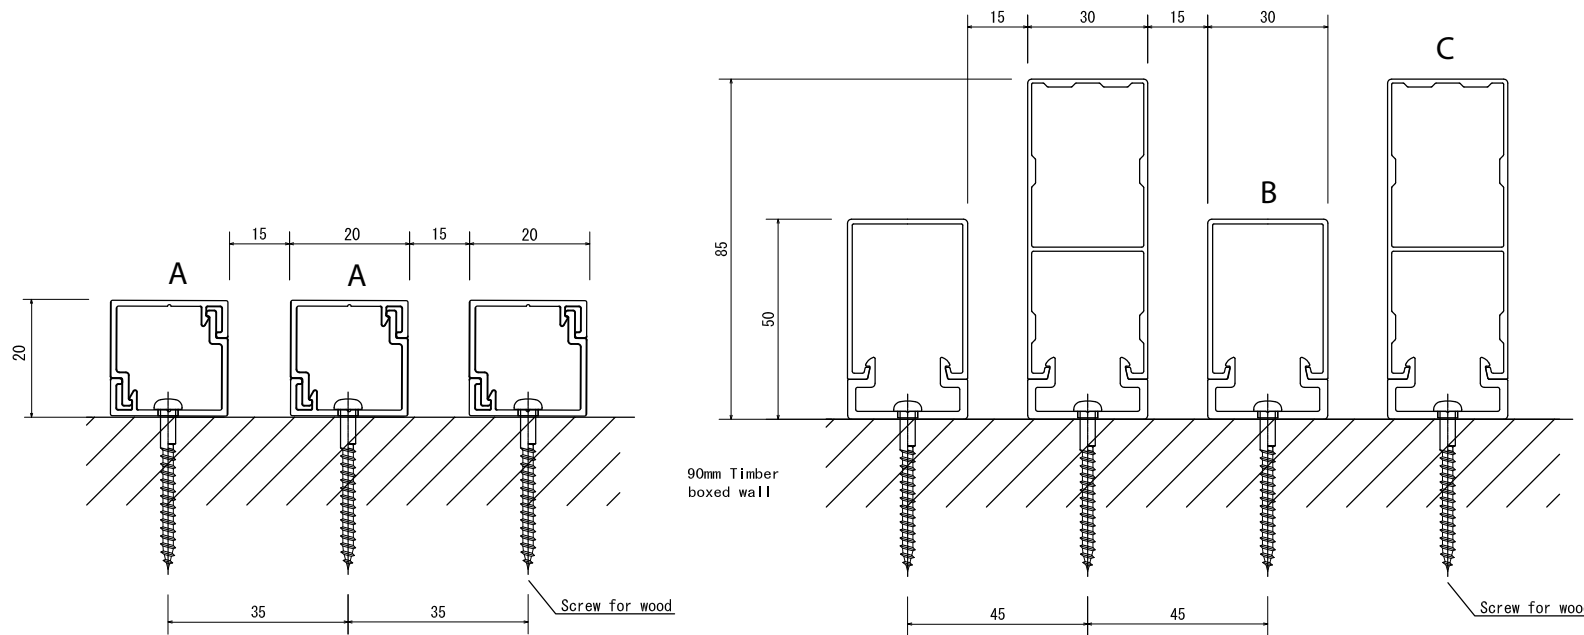

Kabebari dimensions

Size A: 20x20
 Size B: 30x50
 Size C: 30x85

Direct installation example

3			Product name				Project name	Creation date	Number	scale	projection
			Ever Art Wood - Kabebari					2015/9/30	1/1	not to scale	
2			Approval	Chek	Drawing	Design	Customer	Distributor		Manufacturer	
					Hotta	Hotta		covet			
1	No.	DATE	Article for correction	Charge			covet				