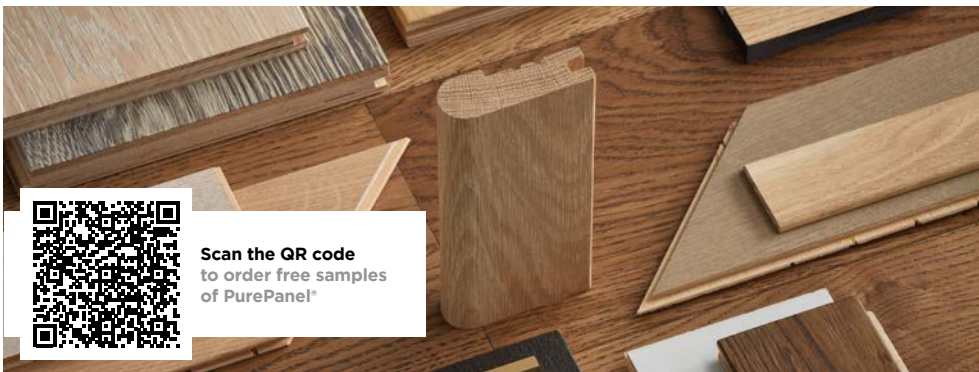

### Vertou

HW31028

Composite MR MDF European Oak Veneer; Veneered Panel Pattern; Brushed & Stained; Matt Lacquered Finish; Square Edge; **FSC® Certified**

Thickness 19mm  
Width 1220mm  
Length 3050mm  
Grade Mix Match Quarter Sawn